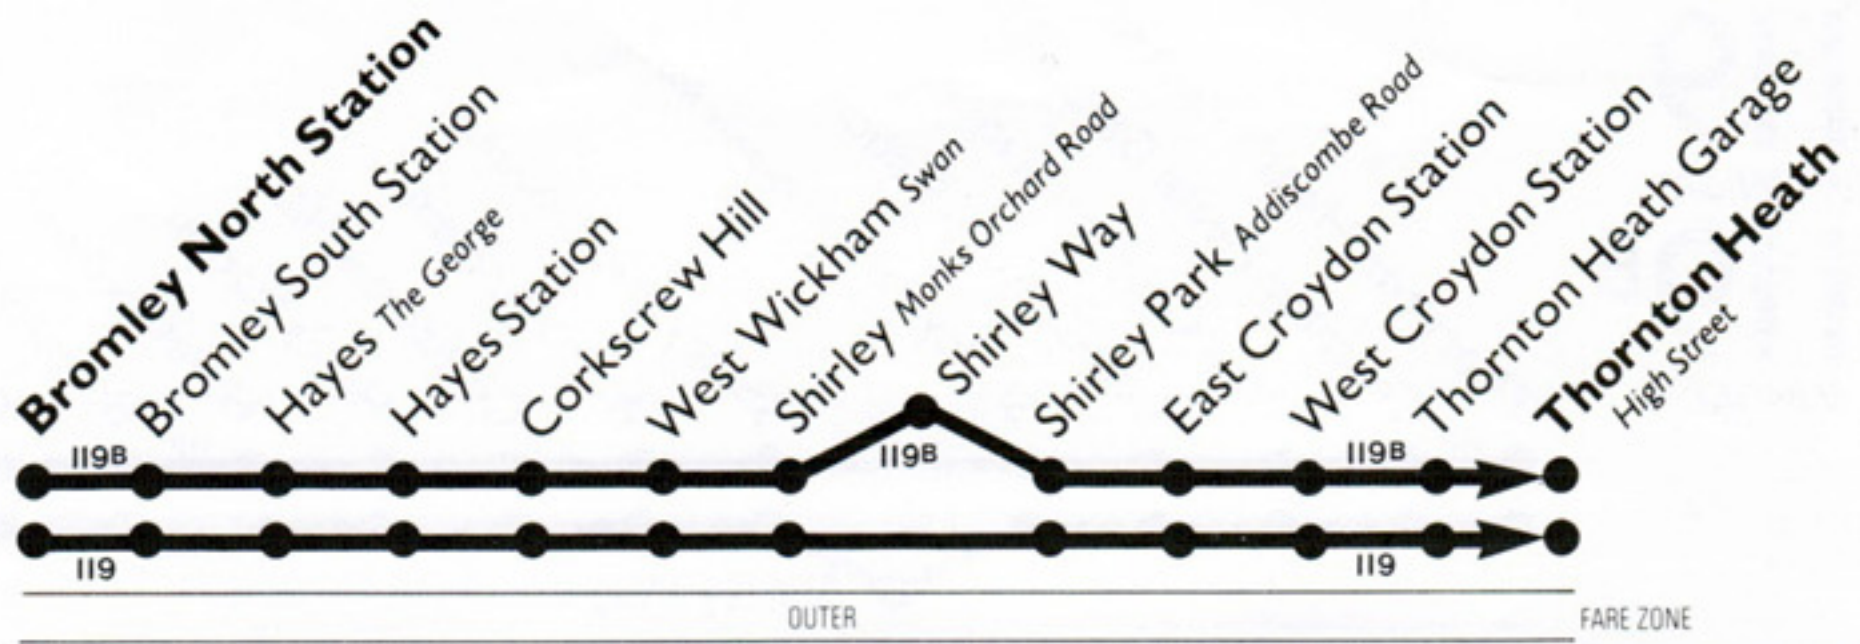

119

MON-SAT

119B

SUNDAYS

Mondays to Fridays