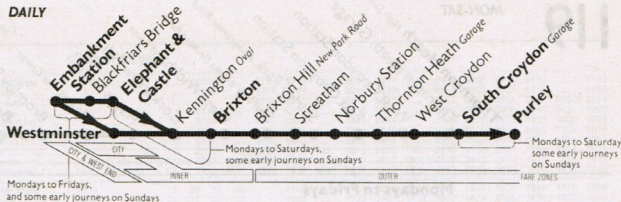

Except on Sundays, most buses start from Embankment and run via either Blackfriars Bridge or Westminster Bridge.

Mondays to Fridays

NOTE: Buses run at the following intervals:

First buses

				E		
Oval Station	.....	.....	.....	0503	.....	0535
Brixton (LT) Station	.....	.....	.....	E 0509	.....	0541
Streatham Hill Telford Avenue	.....	.....	.....	0500 0517	.....	0549
Streatham St. Leonard's Church	.....	.....	.....	0506 0523	.....	0555
Norbury Station	.....	.....	.....	E 0512 0529	.....	0601
Thornton Heath Garage	0348	0448	0518	0535	0553	0607
West Croydon Station	0354	0454	0524	0541	0559	0613
South Croydon Garage	0403	0503	0533	0550	0608	0622
Purley Cross Roads	0409	0509	0539	0556	0614	0628

Last buses

2237	0013	.....	.....
2243	0019	.....	.....
2251	0027	L	L
2257	0033	0121	0209
2303	0039	0127	0215
2309	0046	0134	0222
2315	.....	.....	.....
2324	.....	.....	.....
2330	.....	.....	.....

Saturdays

NOTE: Buses run at the following intervals:

First buses

Last buses

Sundays (and National Public Holidays)

- Gresham Road and South Croydon Garage only.
- Special journeys from Oval Station (starting from Embankment), and beyond South Croydon Garage, are shown below.

First buses

	S	S	S	B	S	S
Oval Station	0452	0508	.....	0606	.....	0710
Brixton (LT) Station	0458	0514	.....	0612	.....	0716
Streatham Hill Telford Avenue	0504	0520	.....	0618	.....	0722
Streatham St. Leonard's Church	0510	.....	0624	.....	0714	0728
Norbury Station	0515	.....	S 0629	.....	S 0719	0733
Thornton Heath Garage	0520	.....	0613	0634	0701	0724
West Croydon Station	0525	.....	0618	0639	0706	0729
South Croydon Garage	0531	.....	0624	0645	0712	0736
Purley Cross Roads	0537	.....	0630	0651	0718	.....

Last buses

	B	B	S
2337	2357	.....	0013
2343	0003	.....	0019
2349	0009	0013	0033
2355	0015	0019	0039
0001	0021	0025	0045
0007	.....	0031	0051
0016	.....	W	W

B—Starts from Brixton Gresham Road. E—Individual early journey. L—Individual late journey. S—Individual special journey. W—Continues to West Croydon Bus Station.