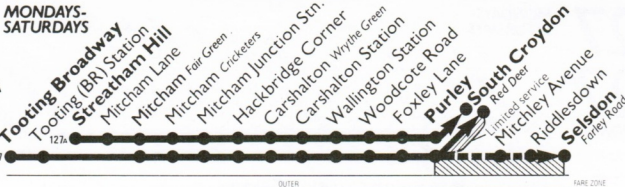

127
127A
SUNDAYS

MONDAYS-SATURDAYS

PLEASE HAVE YOUR FARE READY TO PAY THE DRIVER

Monday to Fridays

Tooting Broadway	06:07	06:37	07:07	07:22	07:37	07:57	08:17	08:37	08:57	09:17	09:31	09:49	10:08	10:28	10:58	11:28	11:58
Mitcham Fair Green	06:16	06:46	07:16	07:31	07:46	08:06	08:29	08:49	09:09	09:28	09:42	10:00	10:19	10:39	11:09	11:39	12:09
Hackbridge Corner	06:26	06:56	07:26	07:41	07:56	08:17	08:40	09:00	09:19	09:38	09:52	10:10	10:29	10:49	11:19	11:49	12:19
Carshalton Station	06:31	07:01	07:31	07:48	08:03	08:24	08:47	09:07	09:25	09:44	09:58	10:16	10:35	10:55	11:25	11:55	12:25
Wallington Station	06:35	07:05	07:35	07:52	08:08	08:29	08:52	09:12	09:30	09:49	10:03	10:21	10:40	11:00	11:30	12:00	12:30
Woodcote Smitham Bottom Lane	06:41	07:11	07:42	07:59	08:18	08:39	09:02	09:19	09:37	09:56	10:10	10:28	10:47	11:07	11:37	12:07	12:37
Purley Cross Roads	06:46	07:16	07:35	07:49	08:06	08:27	08:49	09:11	09:25	09:43	10:02	10:16	10:34	10:53	11:13	11:43	12:13
South Croxley Red Deer	06:51	↓	↓	↓	↓	↓	09:17	09:31	09:49	10:08	10:22	10:40	10:59	11:19	11:49	12:19	12:49
Riddlesdown Lower Barn Road	07:20	07:39	07:53	08:11	08:32	08:53	↓	↓	↓	↓	↓	↓	↓	↓	↓	↓	↓
Sandersted Church	07:23	07:43	07:57	08:16	08:37	08:58	↓	↓	↓	↓	↓	↓	↓	↓	↓	↓	↓
Selston Farley Road	07:28	07:48	08:02	08:22	08:43	09:04	↓	↓	↓	↓	↓	↓	↓	↓	↓	↓	↓
Tooting Broadway	12:28	12:38	12:58	13:28	13:38	13:58	14:28	↓	14:58	15:16	15:34	15:51	16:11	16:29	16:47	17:05	17:23
Mitcham Fair Green	12:39	12:49	13:09	13:39	13:49	14:09	14:39	↓	15:09	15:27	15:46	16:03	16:23	16:44	17:02	17:20	17:38
Hackbridge Corner	12:49	12:59	13:19	13:49	13:59	14:19	14:49	↓	15:19	15:37	15:56	16:14	16:34	16:54	17:12	17:30	17:57
Carshalton Station	12:55	↓	13:25	13:55	14:05	14:25	14:55	↓	15:25	15:43	16:03	16:20	16:40	17:00	17:18	17:36	17:54
Wallington Station	13:00	↓	13:30	14:00	14:10	14:30	15:00	↓	15:30	15:48	16:08	16:25	16:45	17:05	17:23	17:41	17:59
Woodcote Smitham Bottom Lane	13:07	↓	13:37	14:07	14:17	14:37	15:07	G	15:37	15:57	16:17	16:34	16:57	17:17	17:35	17:53	18:11
Purley Cross Roads	13:13	↓	13:43	14:13	14:23	14:43	15:13	15:30	15:46	16:06	16:26	16:43	17:05	17:25	17:43	18:01	18:19
South Croxley Red Deer	13:19	↓	13:49	14:19	14:29	↓	↓	↓	↓	↓	↓	↓	↓	↓	↓	↓	18:25
Riddlesdown Lower Barn Road	↓	↓	↓	↓	↓	14:48	15:18	15:35	15:51	16:11	16:31	16:48	17:10	17:30	17:48	18:06	↓
Sandersted Church	↓	↓	↓	↓	↓	14:51	15:21	15:40	15:56	16:16	16:36	16:53	17:15	17:35	17:53	18:11	↓
Selston Farley Road	↓	↓	↓	↓	↓	14:56	15:26	15:45	16:01	16:21	16:41	16:59	17:21	17:41	17:59	18:17	↓
Tooting Broadway	17:58	18:17	18:37	18:57	19:27	19:58	20:28	20:58	21:28	21:58	22:28	22:58	23:28	↓	↓	↓	↓
Mitcham Fair Green	18:13	18:32	18:47	19:07	19:37	20:07	20:37	21:07	21:37	22:07	22:37	23:07	23:37	↓	↓	↓	↓
Hackbridge Corner	18:23	18:42	18:57	19:17	19:47	20:17	20:47	21:17	21:47	22:17	22:47	23:17	23:47	↓	↓	↓	↓
Carshalton Station	18:29	18:48	19:03	19:23	19:52	20:22	20:52	21:22	21:52	22:22	22:52	23:22	23:52	↓	↓	↓	↓
Wallington Station	18:34	18:53	19:08	19:28	19:56	20:26	20:56	21:26	21:56	22:26	22:56	23:26	23:56	↓	↓	↓	↓
Woodcote Smitham Bottom Lane	18:43	19:01	19:16	19:35	20:02	20:32	21:02	21:32	22:02	22:32	23:02	23:32	00:02	↓	↓	↓	↓
Purley Cross Roads	18:50	19:08	19:23	19:40	20:07	20:37	21:07	21:37	22:07	22:37	23:07	23:37	00:07	↓	↓	↓	↓
Purley Station Whytcliffe Road	↓	↓	↓	↓	20:08	20:38	↓	↓	22:08	22:38	↓	↓	↓	↓	↓	↓	↓
South Croxley Red Deer	18:54	19:12	19:27	19:44	↓	↓	21:11	21:41	↓	↓	23:11	23:41	00:11	↓	↓	↓	↓