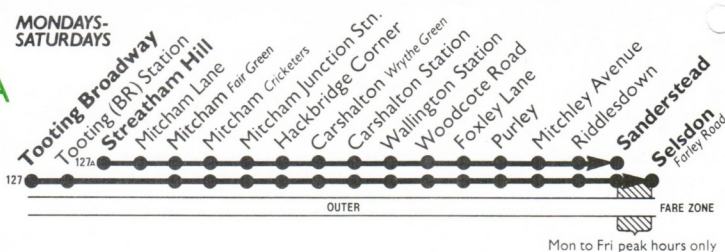

127 127A

MONDAYS-
SATURDAYS

SUNDAYS

Please
have your
fare
ready to

**PAY THE
DRIVER**

Mon to Fri peak hours only

Monday to Fridays

Saturdays

Sundays (and National Public Holidays)

The 127 & 127A are operated by
LONDON COUNTRY