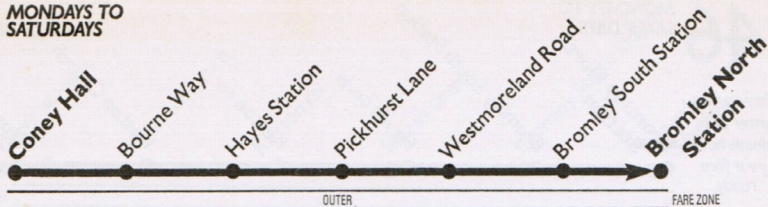

Pay as you enter bus, please have your fare ready.

Mondays to Fridays

Coney Hall Princes Way	0613	0633	0648	0703	0717	Then at	29	41	53	05	17	0917	0930	0948	1008			
Hayes Station	0619	0639	0654	0710	0724	these	36	48	00	12	24	0924	0936	0954	1014			
Barnfield Wood Road	G	G	0625	0645	G	0701	0718	0732	minutes	44	56	08	20	32	UNTIL			
Bromley South Station	0541A	0601A	0631	0651	0706A	0707	0724	0738	past	50	02	14	26	38	0938	0948	1006	1026
Bromley North Station	0545	0605	0634	0654	0710	0712	0729	0743	each hour	55	07	19	31	43	0943	0953	1011	1031
Coney Hall Princes Way	1028	Then at	48	08	28	1448	1503	1518	1534	1550	1605	1617	1629	1641	1653	1705		
Hayes Station	1034	these	54	14	34	1454	1509	1524	1540	1556	1611	1623	1635	1647	1659	1711		
Barnfield Wood Road	1040	minutes	00	20	40	UNTIL	1500	1515	1530	G	1546	1602	1617	1629	1641	1653	1705	1717
Bromley South Station	1046	past	06	26	46	1506	1521	1538	1549A	1554	1610	1625	1637	1649	1701	1713	1725	
Bromley North Station	1051	each hour	11	31	51	1511	1526	1542	1554	1558	1614	1629	1641	1653	1705	1717	1729	
Coney Hall Princes Way	1717	1729	1741	1753	1805	1817	1829	1841	1855	1907	1922	Then at	52	22	2322	2352	0022	
Hayes Station	1723	1735	1747	1759	1811	1823	1835	1847	1901	1913	1928	these	58	28	2328	2358	0028	
Barnfield Wood Road	1729	1741	1753	1805	1817	1829	1841	1853	1907	1919	1934	minutes	04	34	UNTIL	2334	0004	0034
Bromley South Station	1737	1749	1801	1813	1825	1836A	1847	1858A	1913	1924A	1940	past	10	40	2340	0009A	0039A	
Bromley North Station	1741	1753	1805	1817	1829	G	1850	G	1916	G	1943	each hour	13	43	2343	G	123	

Additional buses, Mondays to Fridays: Bromley Masons Hill (starting from Bromley Common Garage) to Bromley North Station at 1049, 1423 and 2050.

Saturdays

Coney Hall Princes Way	0613	0652	0722	0752	0822	0852	0912	0931	0948	1010	1031	1052	1114	1136	1158	1220	1242	1309
Hayes Station	0619	0658	0728	0758	0828	0858	0918	0937	0954	1016	1037	1058	1120	1142	1204	1226	1248	1309
Barnfield Wood Road	0625	0704	0734	0804	0834	0904	0924	0943	1000	1022	1043	1104	1126	1148	1210	1232	1254	1315
Bromley South Station	0631	0710	0740	0810	0840	0910	0930	0949	1006	1028	1049	1110	1132	1154	1216	1238	1300	1321
Bromley North Station	0634	0713	0743	0813	0843	0915	0935	0954	1014	1036	1057	1118	1140	1202	1224	1246	1308	1329
Coney Hall Princes Way	1324	1346	1407	1428	1450	1511	1532	1554	1615	1636	1658	1719	1740	1802	1822	1837	1852	1922
Hayes Station	1330	1352	1413	1434	1456	1517	1538	1600	1621	1642	1704	1725	1746	1808	1828	1843	1858	1928
Barnfield Wood Road	1336	1358	1419	1440	1502	1523	1544	1606	1627	1648	1710	1731	1752	1814	1834	1849	1904	1934
Bromley South Station	1342	1404	1425	1446	1508	1529	1550	1612	1633	1654	1716	1737	1758	1820	1840	1854A	1910	1940
Bromley North Station	1350	1412	1433	1454	1516	1537	1558	1620	1641	1702	1724	1745	1806	1823	1843	G	1913	1943
Coney Hall Princes Way	1952	2022	2052	2122	2152	2222	2252	2322	2352	0022								
Hayes Station	1958	2028	2058	2128	2158	2228	2258	2328	2358	0028								
Barnfield Wood Road	2004	2034	2104	2134	2204	2234	2304	2334	0004	0034								
Bromley South Station	2010	2040	2110	2140	2210	2240	2310	2340	0009A	0039A								
Bromley North Station	2013	2043	2113	2143	2213	2243	2313	2343	G	G