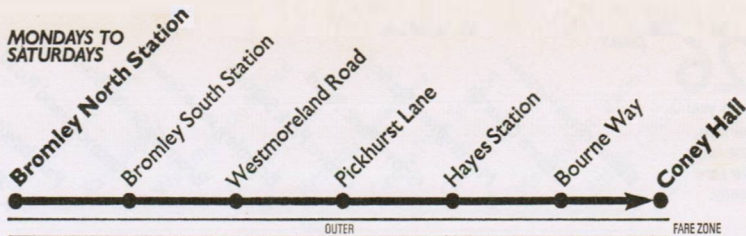

138

Pay as you enter bus, please have your fare ready.

MONDAYS TO SATURDAYS

Mondays to Fridays

Bromley North Station	0850	0610	G	0640	G	0703	Then at 15	27	39	51	03	0851	0904	0921	0936	0939	0958
Bromley South Station	0853	0613	0629A	0643	0657A	0708	these 20	32	44	56	08	0856	0909	0926	0942A	0944	1004A
Barnfield Wood Road	0858	0618	0633	0648	0701	0713	minutes 25	37	49	01	13	UNTIL	0901	0914	0931	G	0951
Hayes Station	0603	0623	0638	0653	0706	0718	past 30	42	54	06	18	0906	0919	0936	---	0956	---
Coney Hall Princes Way	0608	0628	0643	0658	0712	0724	each hour 36	48	00	12	24	0912	0925	0941	---	1001	---
Bromley North Station	0959	Then at 19	39	59	1419	1436	1451	1506	1521	1535	1547	1559	1611	1623	1635	1647	
Bromley South Station	1004	these 24	44	04	1424	1441	1456	1511	1526	1541	1553	1605	1617	1629	1641	1653	
Barnfield Wood Road	1011	minutes 31	51	11	UNTIL	1431	1448	1503	1518	1533	1548	1600	1612	1624	1636	1648	1700
Hayes Station	1016	past 36	56	16	1436	1453	1508	1523	1540	1555	1607	1619	1631	1643	1655	1707	
Coney Hall Princes Way	1021	each hour 41	01	21	1441	1458	1513	1528	1545	1600	1612	1624	1636	1648	1700	1712	
Bromley North Station	1659	1711	1723	1735	1747	1759	1811	1823	1840	1857	1929	Then at 59	29	2359			
Bromley South Station	1705	1717	1729	1741	1753	1805	1817	1829	1846	1901	1932	these 02	32	0002			
Barnfield Wood Road	1712	1724	1736	1748	1800	1812	1824	1836	1851	1906	1937	minutes 07	37	UNTIL	0007		
Hayes Station	1719	1731	1743	1755	1807	1819	1831	1842	1857	1912	1942	past 12	42	0012			
Coney Hall Princes Way	1724	1736	1748	1800	1812	1824	1836	1847	1902	1917	1947	each hour 17	47	0017			

Additional buses, Mondays to Fridays: Bromley North Station to Bromley Masons Hill (continuing to Bromley Common Garage) at 1056 and 2048

Saturdays