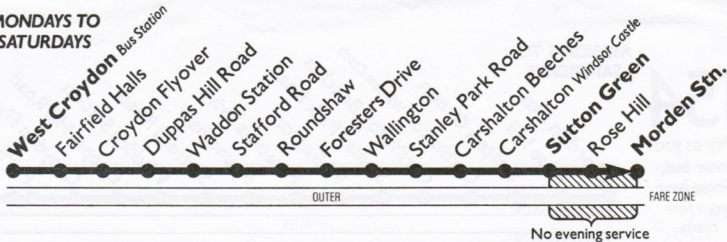

154

Pay as you enter bus, please have your fare ready.

MONDAYS TO SATURDAYS

Mondays to Fridays

West Croynod Bus Station	0527	0557	0622	0640	0656	0716	0732	0739	0747	0805	0823	0842	0902	0926	0947	1008	1018
Croynod Fairfield Halls	0530	0600	0625	0643	0659	0719	0735	0743	0751	0809	0827	0846	0906	0930	0951	1012	1022
Purley Way Stafford Road	0536	0606	0631	0649	0705	0725	0743	0751	0759	0817	0835	0854	0914	0938	0958	1018	1028
Roundshaw Neighbourhood Centre	0542	0612	0637	0655	0711	0731	0749	0757	0805	0823	0841	0900	0920	0944	1004	1024	1034
Stanley Park Road Woodcote Road	0547	0617	0642	0700	0716	0737	0757	0805	0831	0831	0849	0908	0928	0938	0950	1010	1030
Carshalton Windsor Castle	0554	0624	0649	0707	0724	0747	0807	0815	0823	0841	0859	0918	0938	0948	0958	1018	1038
Sutton Green	V	0632	0657	0715	0733	0757	0817	0825	0833	0851	0909	0928	0948	0958	1008	1028	1048
Sutton Garage	0603													1001			1101
St. Helier Rose		0636	0701	0719	0737	0801	0822	0830	0838	0856	0913	0932	0952		1012	1032	1052
Morden Station		0643	0708	0726	0745	0809	0830	0838	0846	0904	0921	0940	1000		1020	1040	1100
West Croynod Bus Station	1028			48	08	28	1528	1535	1541	1559	1617	1635		1652	1712	1731	1751
Croynod Fairfield Halls	1032	Then	52	12	32	1532	1542	1548	1606	1624	1642			1659	1719	1738	1758
Purley Way Stafford Road	1038	at	58	18	38	1538	1551	1557	1615	1633	1651			1708	1728	1747	1807
Roundshaw Neighbourhood Centre	1044	these	04	24	44	1544	1559	1605	1623	1641	1659			1716	1736	1755	1815
Stanley Park Road Woodcote Road	1050	minutes	10	30	50	UNTIL	1550	1605	1611	1629	1647	1705	A	1722	1742	1801	1821
Carshalton Windsor Castle	1058	past	18	38	58		1558	1613	1619	1637	1655	1713	1727	1730	1750	1809	1829
Sutton Green	1108	hour	28	48	08		1608	1623	1629	1647	1705	1723	1737	1740	1800	1819	1839
Sutton Garage		each														1822	1842
St. Helier Rose	1112	hour	32	52	12		1612	1627	1633	1651	1709	1727		1740			
Morden Station	1120		40	00	20		1620	1635	1641	1659	1717	1735		1752	1812		
West Croynod Bus Station	1832	1850	1908	1928	1948	2016	2046	2116	2146	2216	2246	2316	2346	0016			
Croynod Fairfield Halls	1838	1853	1911	1931	1951	2019	2049	2119	2149	2219	2249	2319	2349	0019			
Purley Way Stafford Road	1845	1900	1918	1937	1957	2025	2055	2125	2155	2225	2255	2325	2355	0025			
Roundshaw Neighbourhood Centre	1851	1906	1924	1943	2003	2031	2101	2131	2201	2231	2301	2331	0031				
Stanley Park Road Woodcote Road	1857	1912	1929	1948	2008	2036	2106	2136	2206	2236	2306	2336	0036				
Carshalton Windsor Castle	1905	1920	1936	1955	2015	2043	2113	2143	2213	2243	2313	2343	0043				
Sutton Green	V	1929	V	2003	2023	2051	2121	V	V	V	2351	0021	0054				
Sutton Garage		1915	1932	1945	2006	2026	2054	2124	2152	2222	2252	2322	2354	0024	0054		
St. Helier Rose																	
Morden Station																	

Saturdays