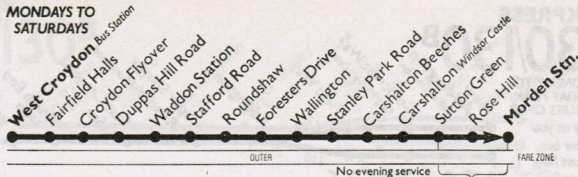

154

MONDAYS TO SATURDAYS

Pay as you enter bus, please have your fare ready.

Mondays to Fridays

West Croydon Bus Station	0527	0557	0622	0639	0656	0716	0732	0747	0804	0820	0840	0901	0926	0947	1008	1018	1028	1048	
Croydon Fairfield Halls	0530	0600	0625	0642	0659	0719	0735	0751	0808	0824	0844	0905	0930	0951	1012	1022	1032	1052	
Purley Way Stafford Road	0536	0606	0631	0648	0705	0725	0743	0759	0816	0832	0852	0913	0938	0958	1018	1028	1038	1058	
Roundshaw Neighbourhood Cent.	0542	0612	0637	0654	0711	0731	0749	0805	0822	0838	0858	0919	0944	1004	1024	1034	1044	1104	
Stanley Park Road Woodcote Road	0547	0617	0642	0659	0716	0737	0757	0813	0830	0846	0906	0927	0950	1010	1030	1040	1050	1110	
Carshalton Windsor Castle	0554	0624	0649	0706	0724	0747	0807	0823	0840	0856	0916	0937	0958	1018	1038	1048	1058	1118	
Sutton Green	A	0632	0657	0714	0733	0757	0817	0833	0850	0906	0926	0947	1008	1028	1048	1058	1108	1128	
Sutton Garage																		1101	
St. Helier Rose		0636	0701	0718	0737	0801	0822	0838	0855	0910	0930	0951	1012	1032	1052			1112	1132
Morden Station	0643	0708	0725	0745	0809	0830	0846	0903	0918	0938	0959	1020	1040	1100				1120	1140
West Croydon Bus Station	1108		28	48	08		1528	1540	1559	1617	1635	1652	1712	1731	1751	1810	1832	1850	
Croydon Fairfield Halls	1112	Then	32	52	12		1532	1547	1606	1624	1642	1659	1719	1738	1758	1817	1838	1853	
Purley Way Stafford Road	1118	at	38	58	18		1538	1556	1616	1633	1651	1708	1728	1747	1807	1826	1845	1900	
Roundshaw Neighbourhood Cent.	1124	these	44	04	24		1544	1604	1623	1641	1659	1716	1736	1755	1815	1834	1853	1906	
Stanley Park Road Woodcote Road	1130	minutes	50	10	30	UNTIL	1550	1610	1629	1647	1705	1722	1742	1801	1821	1840	1857	1912	
Carshalton Windsor Castle	1138	past	58	18	38		1558	1618	1637	1655	1713	1730	1750	1809	1829	1848	1905	1920	
Sutton Green	1148	each	08	28	48		1608	1628	1647	1705	1723	1740	1800	1819	1839	A	A	1929	
Sutton Garage		hour												1822	1842			1932	
St. Helier Rose	1152		12	32	52		1612	1632	1651	1709	1727	1744	1804						
Morden Station	1200		20	40	00		1620	1640	1658	1717	1735	1752	1812						
West Croydon Bus Station	1908	1928	1948	2016	2046	2116	2146	2216	2246	2316	2346	0016							
Croydon Fairfield Halls	1911	1931	1951	2019	2049	2119	2149	2219	2249	2319	2349	0019							
Purley Way Stafford Road	1918	1937	1957	2025	2055	2125	2155	2225	2255	2325	2355	0025							
Roundshaw Neighbourhood Cent.	1924	1943	2003	2031	2101	2131	2201	2231	2301	2331	0001	0031							
Stanley Park Road Woodcote Road	1929	1948	2008	2036	2106	2136	2206	2236	2306	2336	0006	0036							
Carshalton Windsor Castle	1936	1955	2015	2043	2113	2143	2213	2243	2313	2343	0013	0043							
Sutton Green	A	2003	2023	2051	2121	A	A	A	A	2351	0021	0051							
Sutton Garage		2006	2026	2054	2124					2354	0024	0054							

Saturdays