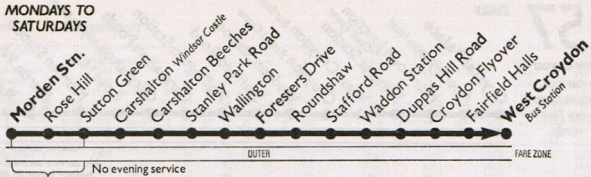

154

MONDAYS TO SATURDAYS

Pay as you enter bus, please have your fare ready.

Mondays to Fridays

Morden Station	0648	0713	0730	0750	0814	0835	0853	0910	0925	0945
St. Helier Rose	0656	0721	0740	0800	0824	0845	0903	0920	0935	0955
Sutton Garage	0442	0512	0537	0553	0611	0631	0647	0710		
Sutton Green	0445	0515	0540	0556	0614	0634	0650	0700	0713	0725
Carshalton Windsor Castle	0453	0523	0548	0604	0622	0642	0658	0708	0721	0735
Stanley Park Road Woodcote Road	0500	0530	0555	0611	0629	0649	0705	0715	0728	0744
Roundshaw Neighbourhood Cent.	0506	0536	0601	0617	0635	0655	0711	0721	0734	0750
Purley Way Stafford Road	0512	0542	0607	0623	0641	0661	0717	0728	0745	0801
Croydon Fairfield Halls	0518	0548	0613	0629	0647	0707	0723	0737	0754	0810
West Croydon Bus Station	0522	0552	0617	0633	0651	0711	0727	0742	0759	0815

Morden Station	1805	1828	1845	1901	1931	1942	2007	2023	2039	2055
St. Helier Rose	1815	1838	1855	1921	1951	2002	2017	2033	2049	2105
Sutton Garage	1021	these	41	01	21					
Sutton Green	1030	minutes	50	10	30	UNTIL				
Carshalton Windsor Castle	1038	past	58	18	38					
Stanley Park Road Woodcote Road	1045	each	05	25	45					
Roundshaw Neighbourhood Cent.	1051	hour	11	31	51					
Purley Way Stafford Road	1059		19	37	57					
Croydon Fairfield Halls	1103		23	43	03					
West Croydon Bus Station										

Morden Station	1805	1828	1845	1901	1931	1942	2007	2023	2039	2055
St. Helier Rose	1815	1838	1855	1921	1951	2002	2017	2033	2049	2105
Sutton Garage	1821	1844	1904	1934	at	04	34	2334		
Sutton Green	1831	1853	1913	1942	these	12	42	2342		
Carshalton Windsor Castle	1839	1901	1921	1949	minutes	19	49	UNTIL	2349	
Stanley Park Road Woodcote Road	1845	1907	1927	1955	past	25	55	2355		
Roundshaw Neighbourhood Cent.	1852	1913	1933	2001	each	31	01	0001		
Purley Way Stafford Road	1859	1919	1939	2007	hour	37	07	0007		
Croydon Fairfield Halls	1903	1923	1943	2011		41	11	0011		
West Croydon Bus Station										

Saturdays

Morden Station	0952									0930
St. Helier Rose	1003	Then	18	33	48	03				0938
Sutton Garage	0501	0531	0601	0626	0644	0701	0721	0736	0751	0808
Sutton Green	0504	0534	0604	0629	0647	0704	0724	0739	0754	0811
Carshalton Windsor Castle	0512	0542	0612	0637	0655	0712	0732	0747	0802	0818
Stanley Park Road Woodcote Road	0519	0549	0619	0644	0702	0719	0739	0754	0809	0826
Roundshaw Neighbourhood Cent.	0525	0555	0625	0650	0708	0725	0745	0800	0815	0832
Purley Way Stafford Road	0531	0601	0631	0656	0714	0731	0751	0806	0821	0838
Croydon Fairfield Halls	0537	0607	0637	0702	0720	0737	0757	0812	0827	0844
West Croydon Bus Station	0541	0611	0641	0706	0724	0741	0801	0816	0831	0848

Morden Station	1707	1722	1737	1752	1807	1822	1832			
St. Helier Rose	1718	1733	1748	1803	1815	1830	1840			
Sutton Garage	1008	these	23	38	53	08				
Sutton Green	1018	minutes	33	48	03	18	UNTIL			
Carshalton Windsor Castle	1027	past	42	57	12	27				
Stanley Park Road Woodcote Road	1033	each	48	03	18	33				
Roundshaw Neighbourhood Cent.	1039	hour	54	09	24	39				
Purley Way Stafford Road	1047		02	17	32	47				
Croydon Fairfield Halls	1051		06	21	36	51				
West Croydon Bus Station