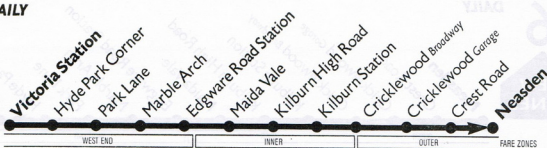

Mondays to Fridays

There is a more frequent service of buses, all day, between Victoria Station and Cricklewood Garage.

Victoria Station	0614	0624	0634	0644	0654	0709	0719	0728	0740	0749	0800	0809	0820	0829	0840
Marble Arch	0621	0631	0641	0651	0701	0716	0726	0735	0747	0756	0807	0816	0827	0836	0847
Edgware Road Proed Street	0627	0637	0647	0657	0707	0722	0732	0741	0753	0802	0813	0822	0833	0842	0853
Kilburn High Road Station	0636	0646	0656	0706	0716	0731	0741	0750	0802	0811	0822	0831	0842	0851	0902
Cricklewood Broadway	0645	0655	0705	0715	0725	0740	0750	0759	0811	0820	0831	0840	0851	0901	0911
Cricklewood Garage	0650	0628	0638	0648	0658	0708	0718	0728	0743	0753	0802	0814	0823	0834	0844
Neasden Shopping Centre	0602	0640	0650	0659	0709	0719	0729	0739	0754	0804	0813	0825	0834	0845	0854

Victoria Station	0852	0900	0912	0926	0940	Then	55	10	25	40	1440	1450	1500	1510	1520	1530	1540
Marble Arch	0859	0907	0919	0933	0948	at	03	18	33	48	1448	1458	1508	1518	1528	1538	1548
Edgware Road Proed Street	0905	0913	0925	0939	0954	these	09	24	39	54	1454	1504	1514	1524	1534	1544	1554
Kilburn High Road Station	0914	0922	0934	0949	1004	minutes	19	34	49	04	UNTIL	1504	1514	1524	1534	1544	1604
Cricklewood Broadway	0923	0932	0947	1002	1017	past	32	47	02	17	1517	1527	1537	1547	1557	1607	1617
Cricklewood Garage	0926	0935	0950	1005	1020	each	35	50	05	20	1520	1530	1540	1550	1600	1610	1620
Neasden Shopping Centre	0937	0946	1001	1016	1031	hour	46	01	16	31	1531	1541	1551	1601	1611	1621	1631

Victoria Station	1550	1555	1605	1615	1625	1634	1642	1652	1702	1712	1722	1732	1748	1805	1822	1847	1917	1947
Marble Arch	1558	1603	1613	1623	1633	1644	1652	1702	1712	1722	1732	1742	1758	1815	1832	1855	1924	1954
Edgware Road Proed Street	1604	1609	1619	1629	1639	1650	1658	1708	1718	1728	1738	1748	1804	1821	1838	1901	1930	2000
Kilburn High Road Station	1614	1619	1629	1639	1650	1701	1709	1719	1729	1739	1749	1759	1815	1832	1847	1910	1939	2009
Cricklewood Broadway	1627	1632	1644	1655	1706	1717	1725	1735	1745	1755	1805	1815	1831	1848	1858	1921	1948	2018
Cricklewood Garage	1630	1636	1648	1659	1710	1721	1729	1739	1749	1759	1809	1819	1834	1851	1901	1924	1951	2021
Neasden Shopping Centre	1641	1647	1659	1710	1721	1732	1740	1750	1800	1810	1820	1830	1845	1902	1912	1925	2002	2032

Victoria Station	2017	2047	2117	2147	2217	2247	2255	2305	2310	2317	2325	2332	2340	2347	2355	0007	0020	0027
Marble Arch	2024	2054	2124	2154	2224	2254	2302	2312	2317	2324	2332	2339	2347	2354	0002	0014	0027	0034
Edgware Road Proed Street	2030	2100	2130	2200	2230	2300	2308	2318	2323	2330	2338	2345	2353	2400	0008	0020	0033	0042
Kilburn High Road Station	2039	2109	2139	2209	2239	2309	2317	2327	2332	2349	2347	2354	0002	0009	0017	0029	0042	0055
Cricklewood Broadway	2048	2118	2148	2218	2248	2318	2326	2336	2341	2358	2356	0003	0011	0018	0026	0038	0051	0105
Cricklewood Garage	2051	2121	2151	2221	2251	2321	2330	2340	2345	2352	2400	0007	0015	0022	0030	0042	0055	0109
Neasden Shopping Centre	2102	2132	2202	2232	2302	2332	2340	2350	2355	2402	2410	2418	2426	2434	2442	2450	2500	2510

Saturdays