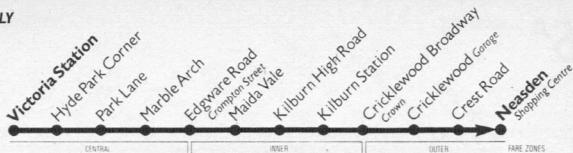

Monday to Fridays

Victoria Station	06:14	06:28	06:41	06:54	07:06	07:19	07:30	07:42	07:55	08:06	08:18	08:30	08:42	08:55	09:11			
Marble Arch	06:21	06:35	06:48	07:01	07:13	07:26	07:37	07:49	08:02	08:13	08:25	08:37	08:49	09:02	09:18			
Edgware Road Praed Street	06:27	06:41	06:54	07:07	07:19	07:32	07:43	07:55	08:08	08:19	08:31	08:43	08:55	09:08	09:24			
Kilburn High Road Station	06:36	06:50	07:03	07:16	07:28	07:41	07:52	08:04	08:17	08:28	08:40	08:52	09:04	09:17	09:33			
Cricklewood Broadway	06:45	06:59	07:12	07:25	07:37	07:50	08:01	08:13	08:26	08:37	08:49	09:01	09:13	09:27	09:46			
Cricklewood Garage	05:53	06:29	06:39	06:48	07:02	07:15	07:28	07:40	07:53	08:04	08:16	08:29	08:40	08:52	09:04	09:16	09:30	09:49
Neasden Shopping Centre	06:04	06:40	06:50	06:59	07:13	07:26	07:39	07:51	08:04	08:15	08:27	08:40	08:51	09:03	09:15	09:27	09:41	10:00
Victoria Station	09:30	Then	50	10	30	14:10	14:25	14:45	15:00	15:15	15:25	15:40	15:50	16:00	16:10	16:19	16:28	
Marble Arch	09:38	at	58	18	38	14:18	14:33	14:53	15:08	15:23	15:33	15:48	15:58	16:08	16:18	16:27	16:37	
Edgware Road Praed Street	09:44	these	04	24	44	14:24	14:39	14:59	15:14	15:29	15:39	15:54	16:04	16:14	16:24	16:33	16:43	
Kilburn High Road Station	09:54	minutes	14	34	54	UNTIL	14:34	14:49	15:09	15:24	15:39	15:49	16:04	16:14	16:24	16:34	16:44	16:54
Cricklewood Broadway	10:07	past	27	47	07	14:47	15:02	15:22	15:37	15:52	16:02	16:17	16:27	16:39	16:50	17:00	17:10	
Cricklewood Garage	10:10	each	30	50	10	14:50	15:05	15:25	15:40	15:55	16:05	16:20	16:31	16:43	16:54	17:04	17:14	
Neasden Shopping Centre	10:21	hour	41	01	21	15:01	15:16	15:36	15:51	16:06	16:16	16:31	16:42	16:54	17:05	17:15	17:25	
Victoria Station	16:38	16:52	17:03	17:12	17:23	17:35	17:53	18:18	18:47	19:15	19:45	20:15	20:45	21:15	21:45	22:15	22:45	22:55
Marble Arch	16:48	17:02	17:13	17:22	17:33	17:45	18:03	18:28	18:55	19:23	19:52	20:22	20:52	21:22	21:52	22:22	22:52	23:02
Edgware Road Praed Street	16:54	17:08	17:19	17:28	17:39	17:51	18:09	18:34	19:01	19:29	19:58	20:28	20:58	21:28	21:58	22:28	22:58	23:08
Kilburn High Road Station	17:05	17:19	17:30	17:39	17:50	18:02	18:20	18:45	19:10	19:38	20:07	20:37	21:07	21:37	22:07	22:37	23:07	23:17
Cricklewood Broadway	17:21	17:35	17:46	17:55	18:06	18:18	18:36	18:56	19:21	19:47	20:16	20:46	21:16	21:46	22:16	22:46	23:16	23:26
Cricklewood Garage	17:25	17:39	17:50	17:59	18:10	18:22	18:39	18:59	19:24	19:50	20:19	20:49	21:19	21:49	22:19	22:49	23:19	23:29
Neasden Shopping Centre	17:36	17:50	18:01	18:10	18:21	18:33	18:50	19:10	19:35	20:01	20:30	21:00	21:30	22:00	22:30	23:00	23:30	
Victoria Station	23:05	23:15	23:25	23:35	23:45	23:55	00:07	00:20										
Marble Arch	23:12	23:22	23:32	23:42	23:52	00:02	00:14	00:27										
Edgware Road Praed Street	23:18	23:28	23:38	23:48	23:58	00:08	00:20	00:33										
Kilburn High Road Station	23:27	23:37	23:47	23:57	00:07	00:17	00:29	00:42										
Cricklewood Broadway	23:36	23:46	23:56	00:06	00:16	00:26	00:38	00:51										
Cricklewood Garage	23:39	23:49	23:59	00:09	00:19	00:29	00:41	00:54										
Neasden Shopping Centre																		

Saturdays