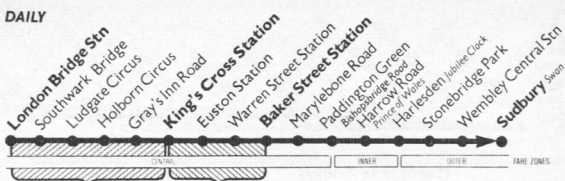

Mondays to Fridays
except evenings

Mondays to Saturdays
except evenings

Mondays to Fridays

	0541	0601	0621	0634	0647	0655	0702	0715	0718	0721	0729	0738	0744	0750	0756	0802	0808
Baker Street Station ⊕																	
Paddington Green	G	G	0546	G	0606	G	0626	0639	G	0647	0655	0700	0707	G	G	G	G
Harrow Road Prince of Wales	0519	0539	0551	0601	0611	0621	0631	0644	0651	0657	0705	0712	G	0715	0718	0721	0724
Harlesden Jubilee Clock	0528	0548	0600	0610	0620	0630	0640	0653	0700	0708	0716	0723	0726	0729	0731	0735	0741
Stonebridge Pk. Coach & Horses	0534	0554	0606	0616	0626	0636	0646	0659	0707	0715	0723	0730	B	0736	B	0742	0748
Wembley Central Station	0542	0602	0614	0624	0634	0644	0654	0707	0715	0723	0731	0738				0750	0756
Sudbury Swan	0547	0607	0619	0629	0639	0649	0659	0712	0721	0729	0737	0744				0750	0802
London Bridge Station ⊕	0702	0716		1812			1830		1843						1907		
Ludgate Circus	0711	0725		1826			1841		1852						1916		
King's Cross Station	0720	0734		1837			1850		1901					1925			
Euston Station	0723	0737	Then	1841			1853		1904					1928			
Baker Street Station	0732	0750	every	1854	1855	1901	1906	1904	1917	1920	1926	1934	1941	1950			2238
Paddington Green	0737	0755	12	1859	1903	1909	1911	1912	1922	1928	1934	1942	1946	1958		Then	2246
Harrow Road Prince of Wales	0742	0800	minutes	1905	1909	1915	1917	1918	1928	1934	1940	1948	1952	2004		every	2252
Harlesden Jubilee Clock	0753	0811	until	1916	1920	G	G	1929	1939	G	1951	1959	2003	2015	12	minutes	2303
Stonebridge Pk. Coach & Horses	0800	0818		1922	1926			1935	1945		1957	2005	2009	2021	12	minutes	2309
Wembley Central Station	0808	0826		1928	1933			1942	1952		2004	2012	2016	2028	until		2316
Sudbury Swan	0814	C		1934	C			1947	1956		2009	C	2021	2033			2321
Baker Street Station ⊕	2252	2259	2307	2320	2334	2344	2355	0020	0040								
Paddington Green	2300	2307	2315	2328	2342	2352	0003	0028	0048								
Harrow Road Prince of Wales	2306	2313	2321	2334	2348	2358	0009	0034	0054								
Harlesden Jubilee Clock	2317	G	2332	2345	2359	0009	0020	0045	0105								
Stonebridge Pk. Coach & Horses	2323		2338	2351	0005	0015	0026	B	0111								
Wembley Central Station	2330		2345	2358	0012	0022	0033		0118								
Sudbury Swan	2335		2350	0003	0017	C	C										

NOTE: Between Baker Street Station and Sudbury Swan buses run every 6 minutes until 1830.

Saturdays