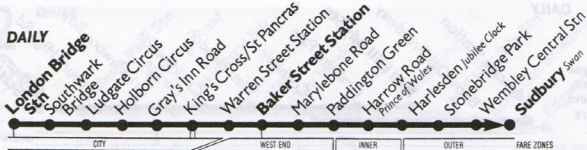

A—Starts from Wembley Triangle.

B—Starts from Harlesden Willesden Junction Station.

C—Starts from Alpertown Station via Ealing Road.

D—Continues to Alpertown Station via Wembley Triangle and Ealing Road.

F—Starts from Westbourne Park Station via Great Western Road, Egin Avenue, Chippenham Road and Harrow Road.

G—Continues to Westbourne Park Station via Harrow Road, Chippenham Road, Egin Avenue and Great Western Road.

Mondays to Fridays no evening service
Mondays to Saturdays no evening service

Mondays to Fridays

NOTE: Between Marylebone Road Gloucester Place and Sudbury Swain buses run about every 6 minutes until 1830.