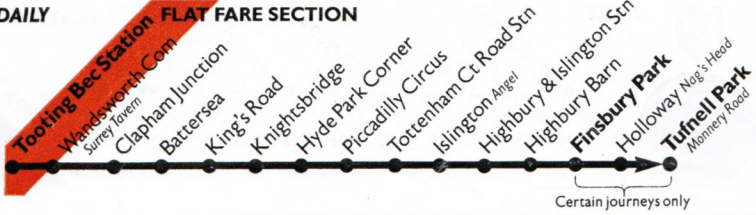

Mondays to Fridays

Tooting Bec Station	0620	0640	0710	0720	0730	0740	0750	0801	0812	0819	0826	0831	0837	0842	0848	0856	0906	0915
Wandsworth Com, Surrey Tavern	0625	0645	0715	0725	0735	0746	0756	0807	0818	0825	0832	0837	0843	0848	0854	0902	0912	0921
Clapham Junction Falcon	0634	0654	0724	0736	0746	0757	0807	0818	0829	0836	0843	0848	0854	0859	0905	0913	0923	0932
Battersea Garage	0641	0701	0731	0743	0753	0804	0814	0825	0836	0843	0850	0855	0901	0906	0912	0920	0930	0940
Piccadilly Circus	0701	0721	0755	0807	0817	0825	0838	0849	0900	0907	0914	0919	0925	0930	0936	0948	1008	1008
Finsbury Park	0727	0749	0822	0834	0844	0855	0904	0916	0926	0933	0941	0948	C	1000	1006	1019	1029	1039
Tooting Bec Station	0929	0944	0958	1011	1024	X	1504	G	1522	1543	1604	1624	1642	1652	1702	1712	1722	1732
Wandsworth Com, Surrey Tavern	0935	0949	1003	1016	1029	Then every 20	1509	1527	1548	1609	1629	1647	1657	1707	1717	1727	1737	1747
Clapham Junction Falcon	0946	0959	1013	1026	1039	minutes until	1519	1537	1558	1619	1639	1657	1677	1707	1717	1727	1737	1747
Battersea Garage	0954	1007	1021	1034	1047		1527	1545	1606	1627	1646	1704	1714	1724	1734	1744	1754	1764
Piccadilly Circus	1022	1035	1049	1102	1115		1555	1613	1634	1653	1712	1727	1737	1747	1757	1807	1817	1827
Finsbury Park	1052	1106	1120	C	1146		1626	1644	1706	1724		1758	1807	1818	1827	1837	1845	1855
Tooting Bec Station	1744	1754	1804	1811	1820	1830	1837	1844	1902	1914	1924	1934	1944	Y	2244	2304	2324	2344
Wandsworth Com, Surrey Tavern	1749	1759	1809	1816	1825	1835	1842	1849	1907	1919	1929	1939	1949	Then every 20	2249	2309	2329	2349
Clapham Junction Falcon	1759	1809	1819	1826	1834	1844	1851	1858	1916	1928	1938	1948	1958	every 20	2258	2318	2338	2358
Battersea Garage	1806	1816	1826	1833	1841	1851	1858	1905	1923	1935	1945	1955	2005	20	2305	2325	2345	0005
Piccadilly Circus	1829	B		1853	1901	1911	1918	1925	1943	1955	2005	2015	2025	mins. until	2325		2345	
Finsbury Park	1855			C	1926	1936	1943	1951	2009	C	2030	C	2050	until	2350		0030	

Saturdays