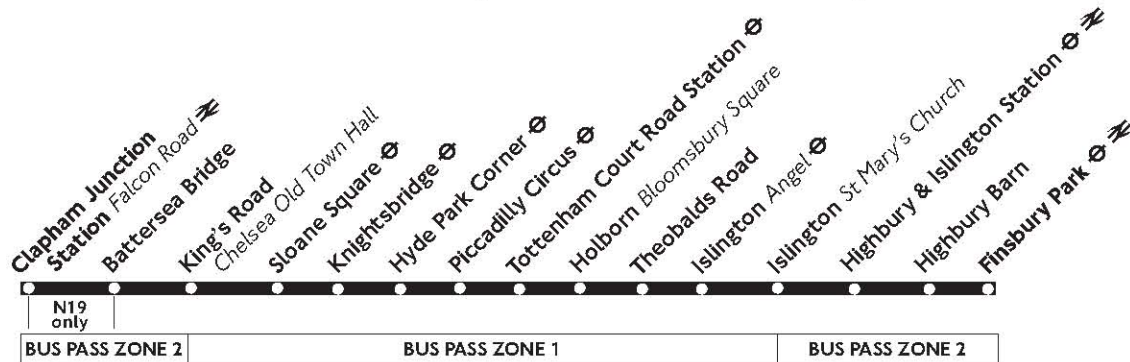

19

Daily

N19

Every night

Battersea - Piccadilly Circus - Finsbury Park

Mondays to Fridays

Battersea Bridge <i>South Side</i>	0529	0539	0547	0555	0603	0611		1814		1928		0017
Sloane Square <i>Sloane Street</i>	0536	0546	0554	0602	0610	0618		1827		1941		0024
Hyde Park Corner	0541	0551	0559	0607	0615	0623	Then	1839	Then	1950	Then	0029
Piccadilly Circus	0546	0556	0604	0612	0620	0628	about	1847	about	1958	about	0034
Tottenham Court Road Station	0552	0602	0610	0618	0626	0634	every	1855	every	2005	every	0040
Holborn <i>Theobalds Road</i>	0555	0605	0613	0621	0629	0637	6-7	1859	8	2008	10	0043
Islington Angel	0602	0612	0620	0628	0636	0644	minutes	1908	minutes	2016	minutes	0050
Highbury & Islington Station	0606	0616	0624	0632	0640	0648	until	1915	until	2022	until	0054
Highbury Barn <i>Tavern</i>	0609	0619	0627	0635	0643	0651		1921		2028		0057
Finsbury Park Station	0613	0623	0631	0639	0647	0655		1927		2033		0101

Saturdays

Battersea Bridge <i>South Side</i>	0529		0715					0745		1817		0017
Sloane Square <i>Sloane Street</i>	0536		0722					0752		1833		0024
Hyde Park Corner	0541	Then	0727	Then				0757	Then	1844	Then	0029
Piccadilly Circus	0546	about	0732	about				0802	about	1852	about	0034
Tottenham Court Road Station	0552	every	0738	every				0808	every	1859	every	0040
Holborn <i>Theobalds Road</i>	0555	12	0741	10				0811	7-8	1902	10	0043
Islington Angel	0602	minutes	0748	minutes				0818	minutes	1910	minutes	0050
Highbury & Islington Station	0606	until	0752	until				0822	until	1916	until	0054
Highbury Barn <i>Tavern</i>	0609		0755					0825		1922		0057
Finsbury Park Station	0613		0759					0828		1927		0101