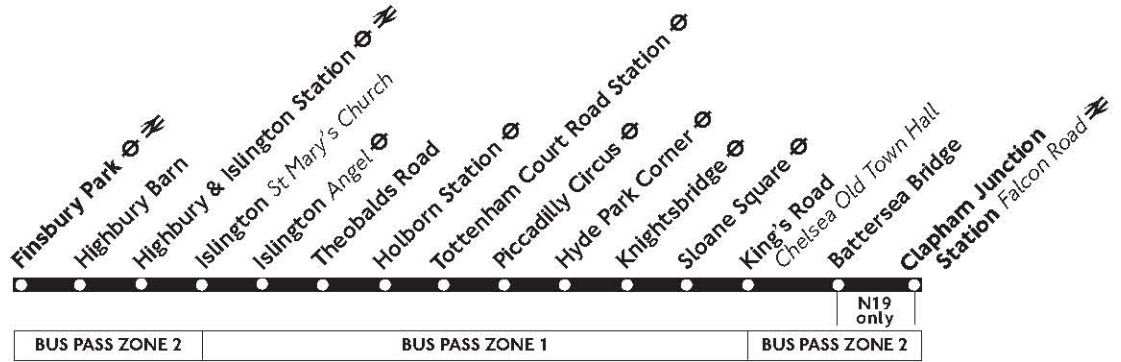

31.8.02
 T4298T

19

Daily

N19

Every night

Finsbury Park - Piccadilly Circus - Battersea

Mondays to Fridays

Finsbury Park Station	0525	0537	0642	2005	2125	0015
Highbury Barn Tavern	0529	0541	0646	2010	2130	0020
Highbury & Islington Station	0532	0544	Then 0649	Then 2014	Then 2134	Then 0023
Islington Angel	0536	0548	about 0653	about 2019	about 2138	about 0027
Holborn Theobalds Road	0543	0555	every 0701	every 2027	every 2146	every 0034
Tottenham Court Road Station	0547	0559	10 0706	6-7 2031	8 2150	10 0038
Piccadilly Circus	0554	0606	minutes 0714	minutes 2039	minutes 2158	minutes 0045
Hyde Park Corner	0559	0611	until 0720	until 2045	until 2203	until 0050
Sloane Square	0603	0615	0726	2054	2211	0054
Battersea Bridge South Side	0611	0623	0737	2107	2222	0102

Saturdays (also Good Friday)

Finsbury Park Station	0525	0810	0900	1945	0015
Highbury Barn Tavern	0529	0814	0905	1950	0020
Highbury & Islington Station	0532	Then 0817	Then 0909	Then 1954	Then 0023
Islington Angel	0536	about 0821	about 0914	about 1959	about 0027
Holborn Theobalds Road	0543	every 0828	every 0921	every 2007	every 0034
Tottenham Court Road Station	0547	12 0832	10 0925	7-8 2011	10 0038
Piccadilly Circus	0554	minutes 0839	minutes 0932	minutes 2019	minutes 0045
Hyde Park Corner	0559	until 0844	until 0938	until 2025	until 0050
Sloane Square	0603	0849	0945	2034	0054
Battersea Bridge South Side	0611	0859	0957	2047	0102

Route N19 Sun night/Mon morning to Thurs night/Fri morning

Finsbury Park Station	0040	10	40	0510
Highbury Barn Tavern	0043	13	43	0513
Highbury & Islington Station	0046	Then 16	46	0516
Islington Angel	0049	every 19	49	0519
Holborn Theobalds Road	0054	30 minutes, 24	54	0524
Tottenham Court Road Station	0058	at these 28	58	until 0528
Piccadilly Circus	0104	minutes 34	04	0534
Hyde Park Corner	0108	past the 38	08	0538
Sloane Square	0112	hour 42	12	0542
Battersea Hester Road	0118	48	18	0548
Clapham Junction Station	0124	54	24	0554