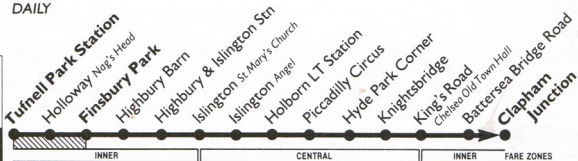

On Sundays
please
have your
fare
ready to

**PAY THE
DRIVER**

Certain journeys only on Mons to Fris & all day Sundays

Most buses continue beyond Islington to Piccadilly, Clapham Junction or Tooting Bec.

Mondays to Fridays

Tufnell Park Monney Road	0559	0612	0625	0638	0651	0701	0711	0720	0730	0752	0954	1009	1024	1039	1052	1104	1118	1133
Tufnell Park Station	0600	0613	0626	0639	0652	0702	0712	0721	0732	0754	0955	1010	1025	1040	1053	1105	1119	1134
Holloway Nags Head	0603	0616	0629	0642	0655	0705	0715	0724	0737	0759	1000	1015	1030	1045	1058	1110	1124	1139
Finsbury Park Station	0607	0620	0633	0646	0659	0709	0719	0728	0741	0803	1005	1020	1035	1050	1103	1115	1129	1144
Highbury Barn Tavern	0612	0625	0638	0651	0704	0714	0724	0733	0748	0810	1012	1027	1042	1057	1110	1122	1136	1151
Highbury & Islington Station	0615	0628	0642	0655	0708	0718	0728	0737	0752	0814	1017	1032	1047	1102	1115	1127	1141	1156
Islington Angel	0618	0631	0645	0658	0711	0721	0731	0741	0756	0818	1022	1037	1052	1107	1120	1132	1146	1201
Continues to	A	A	A	A	A	A	A	A	A	A	A	A	A	A	A	A	A	A
Tufnell Park Monney Road	1149	1159	1203	1214	1218	1229	1233	1244	1251	1307	1322	1413	1433	1445	1451	1457	1509	1518
Tufnell Park Station	1150	1200	1204	1215	1219	1230	1234	1245	1252	1308	1323	1414	1434	1446	1452	1458	1510	1519
Holloway Nags Head	1155	1205	1209	1220	1224	1235	1239	1250	1257	1313	1328	1419	1439	1451	1457	1503	1515	1524
Finsbury Park Station	1200	1211	1215	1226	1230	1241	1245	1256	1303	1319	1334	1425	1445	1457	1503	1509	1521	1530
Highbury Barn Tavern	1207	1218	1222	1233	1237	1248	1252	1303	1310	1326	1341	1432	1452	1504	1510	1516	1528	1537
Highbury & Islington Station	1211	1222	1226	1237	1241	1252	1256	1307	1314	1330	1345	1436	1456	1508	1514	1520	1532	1541
Islington Angel	1216	1227	1231	1242	1246	1257	1301	1312	1319	1335	1350	1441	1501	1513	1519	1525	1537	1546
Continues to	A	T	A	T	A	T	A	T	A	T	P	P	P	A	A	C	A	A
Tufnell Park Monney Road	1524	1530	1556	1604	1611	1623	1636	1648	1700	1712	1725	1737	1749	1804	1831	1853	1917	1927
Tufnell Park Station	1525	1531	1557	1605	1612	1624	1637	1649	1701	1713	1726	1738	1750	1805	1832	1854	1918	1928
Holloway Nags Head	1530	1536	1602	1610	1617	1629	1642	1654	1706	1718	1731	1743	1755	1810	1836	1858	1922	1932
Finsbury Park Station	1536	1542	1608	1616	1623	1635	1647	1659	1711	1723	1736	1748	1800	1815	1841	1903	1927	1937
Highbury Barn Tavern	1543	1549	1615	1623	1630	1642	1654	1706	1718	1730	1743	1755	1807	1822	1846	1908	1932	1942
Highbury & Islington Station	1547	1553	1619	1627	1634	1646	1658	1710	1722	1734	1747	1759	1811	1826	1850	1912	1935	1945
Islington Angel	1552	1558	1624	1632	1639	1650	1702	1714	1726	1738	1751	1803	1815	1830	1854	1916	1938	1948
Continues to	C	A	A	C	A	A	A	A	A	C	C	C	C	C	C	C	C	C
Tufnell Park Monney Road	1937	1947	1957	2007	2017	2027												
Tufnell Park Station	1938	1948	1958	2008	2018	2028												
Holloway Nags Head	1942	1952	2002	2012	2022	2032												
Finsbury Park Station	1947	1957	2007	2017	2027	2037												
Highbury Barn Tavern	1952	2002	2012	2022	2032	2042												
Highbury & Islington Station	1955	2005	2015	2025	2035	2045												
Islington Angel	1958	2008	2018	2028	2038	2048												
Continues to	C	D	C	C	C	C	C											

Saturdays

Sundays and Public Holidays