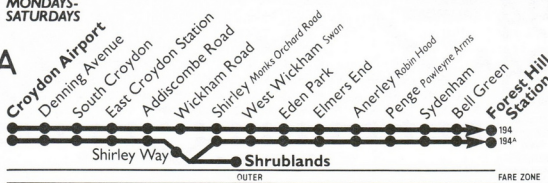

SUNDAYS

Please show your fare ready to

PAY THE DRIVER

MONDAYS-SATURDAYS

194A

OUTER

FARE ZONE

MONDAYS to FRIDAYS

Table listing bus routes from Croydon Airport to Forest Hill Station for Mondays to Fridays, with columns for time and fare zone.

SATURDAYS

Table listing bus routes from Croydon Airport to Forest Hill Station for Saturdays, with columns for time and fare zone.

Bus 194A SUNDAYS and Public Holidays

Table listing bus routes for Sundays and Public Holidays, with columns for time and fare zone.

Table listing bus routes from Croydon Airport to Forest Hill Station for Sundays and Public Holidays, with columns for time and fare zone.

- A - Continues to Penge Crooked Bill.
  B - Starts from Croydon Katharine Street.
  C - Starts from Eden Park Station.
  SD - Schooldays only.
  G - Continues to or starts from South Croydon Bus Garage.