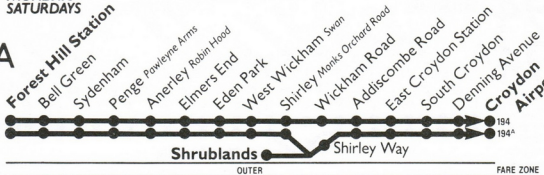

### Monday to Fridays

Forest Hill Stn. Westbourne Dr. $\Rightarrow$	0645	0657	0712	0723	0734	0749	0758	0806	0824	0839
Lower Sydenham Bell Green	A	0651	0703	0718	0729	0742	0757	0806	0814	0824
Pengo Pawley Arms	0647	0700	0712	0727	0738	0753	0808	0818	0826	0836
Elmers End Green	0654	0707	0719	0734	0747	0802	0817	0827	0835	0845
West Wickham Swan	0704	0717	0729	0745	0758	0813	0828	0838	0846	0856
Shirley Manks Orchard Road	0708	0721	0733	0749	0802	0817	0832	0842	0850	0900
East Croydon Station $\Rightarrow$	0715	0728	0740	0756	0811	0826	0836	0844	0854	0904
South Croydon Swan & Sugar Leaf	0725	0740	0755	0811	0828	0845	0900	0910	0916	0922
Cropton Airport	0733	0749	0804	0820	0837	0854	0909	G	0923	0933

Table listing bus routes from Croydon Airport to Forest Hill Station for Mondays to Fridays, with columns for time and fare zone.

Additional buses, Mondays to Fridays: Croydon Airport to South Croydon Swan & Sugar Loaf (continuing to South Croydon Bus Garage) at 09:30, 09:48, 18:39 and 19:05; South Croydon Swan & Sugar Loaf (starting from South Croydon Bus Gar.) to Shirley Monks Orchard Rd. at 05:47, 06:05, 06:33, 07:04 and 07:34; South Croydon Swan & Sugar Loaf (starting from South Croydon Bus Gar.) to Eden Park Stn. on Schooldays only at 14:43, 14:48 and 14:53; Croydon Katharine Street to Shirley Monks Orchard Road at 08:29.

SATURDAYS

Table listing bus routes from Croydon Airport to Forest Hill Station for Saturdays, with columns for time and fare zone.

Additional buses, Saturdays: Croydon Airport to South Croydon Swan & Sugar Loaf (continuing to South Croydon Bus Garage) at 18:11, 18:21 and 18:41.