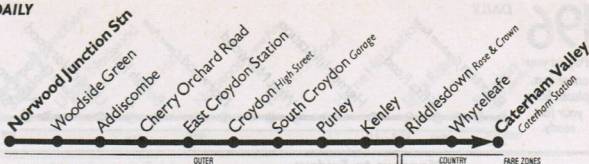

Pay as you enter bus, please have your fare ready

Mondays to Fridays

NOTE Between Norwood Junction Station and Croydon Katharine Street buses run every 10 minutes until 1830.

Norwood Junction Stn.	0618	0638	0658	0716	0733	0750	0809	0829	0850	0859	0913	0934	0954	1014	1034	1054
Addiscombe Leslie Arms	0627	0647	0707	0725	0743	0800	0820	0840	0901	0910	0923	0944	1004	1024	1044	1104
East Croydon Station	0631	0651	0711	0729	0748	0807	0827	0847	0906	0915	0928	0949	1009	1029	1049	1109
South Croydon Garage	0610	0630	0640	0700	0720	0738	0758	0818	0838	0858	0918	0926	0940	1001	1021	1041
Purley Cross Roads	0617	0637	0646	0706	0726	0745	0805	0825	0845	0905	0925	0940	1007	1027	1047	1107
Kenley Kenley Hotel	0622	0642	0651	0711	0731	0750	0810	0830	0850	0910	0931	0952	1013	1033	1053	1113
Whyteleafe Whyteleafe Tavern	0626	0646	0655	0715	0735	0755	0815	0835	0855	0915	0936	0957	1018	1038	1058	1118
Caterham Valley C'ham Stn.	0635	0655	0704	0724	0744	0804	0824	0844	0904	0924	0945	1006	1027	1047	1107	1147
Norwood Junction Stn.	1114	Then	34	54	14	1554	1612	1630	1650	1656	1710	1730	1738	1746	1748	1756
Addiscombe Leslie Arms	1124	at	44	04	24	1604	1622	1640	1700	1706	1720	1740	1748	1756	1758	1806
East Croydon Station	1129	these	49	09	29	1609	1627	1646	1706	1712	1726	1746	1754	1802	1804	1812
South Croydon Garage	1141	minutes	01	21	41	UNTIL	1621	1639	1659	1719	1726	1739	1759	1808	1815	1818
Purley Cross Roads	1147	past	07	27	47	1627	1647	1707	1727	1747	1807	1823	1829	1831	1832	1835
Kenley Kenley Hotel	1153	each	13	33	53	1633	1653	1713	1733	1753	1813	1829	1831	1832	1833	1835
Whyteleafe Whyteleafe Tavern	1158	hour	18	38	58	1638	1658	1718	1738	1758	1818	1834	1835	1836	1837	1838
Caterham Valley C'ham Stn.	1207		27	47	07	1647	1707	1727	1747	1807	1827	1843	1844	1845	1846	1847
Norwood Junction Stn.	1814	1837	1850	1920	1950	2020	2050	2120	2150	2220	2250	2320	2350	2359	2359	2359
Addiscombe Leslie Arms	1824	1846	1859	1929	1959	2029	2059	2129	2159	2229	2259	2329	2359	2359	2359	2359
East Croydon Station	1830	1850	1903	1933	2003	2033	2103	2133	2203	2233	2303	2333	0003	0003	0003	0003
South Croydon Garage	1842	1900	1912	1942	2012	2042	2112	2142	2212	2242	2312	2343	0013	0013	0013	0013
Purley Cross Roads	1848	1918	1948	2018	2048	2118	2148	2218	2248	2318	2348	0018	0018	0018	0018	0018
Kenley Kenley Hotel	1853	1923	1953	2023	2053	2123	2153	2223	2253	2323	2353	0023	0023	0023	0023	0023
Whyteleafe Whyteleafe Tavern	1857	1927	1957	2027	2057	2127	2157	2227	2257	2327	2357	0027	0027	0027	0027	0027
Caterham Valley C'ham Stn.	1906	1936	2006	2036	2106	2136	2206	2236	2306	2336	0036	0036	0036	0036	0036	0036

Additional bus, Mondays to Fridays: Norwood Junction Station to South Croydon Garage at 1244.

Saturdays

NOTE Between Norwood Junction Station and South Croydon Swan & Sugar Loaf buses run at the following intervals until 1830.