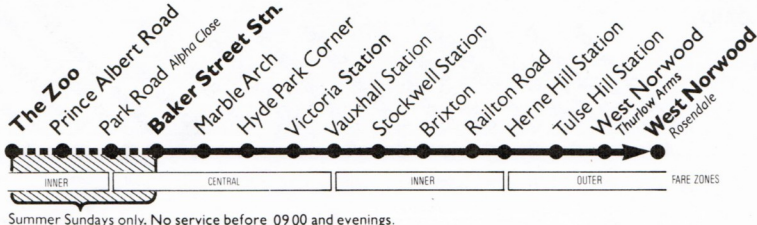

Summer Sundays only. No service before 09:00 and evenings.

Mondays to Fridays

Baker Street Station ⇌	.....	.....	.....	.....	.....	06:19	.....	06:49	.....	07:15	07:27	07:39	07:53	08:06	08:20	08:34	08:48	09:01
Marble Arch ⇌	.....	.....	.....	.....	.....	06:24	.....	06:54	.....	07:20	07:32	07:45	07:59	08:12	08:26	08:40	08:54	09:07
Victoria Station ⇌	.....	.....	.....	.....	.....	06:05	.....	06:31	.....	07:01	.....	.....	.....	.....	.....	.....	.....	.....
Vauxhall Station ⇌	.....	.....	.....	.....	.....	06:11	.....	06:37	.....	07:07	.....	.....	.....	.....	.....	.....	.....	.....
Stockwell Station ⇌	05:10	05:32	05:54	06:16	06:29	06:42	06:57	07:12	07:25	07:38	07:52	08:06	08:20	08:34	08:47	09:01	09:15	09:28
Brixton (LT) Station ⇌	05:15	05:37	05:59	06:21	06:34	06:47	07:02	07:17	07:30	07:44	07:58	08:12	08:26	08:39	08:53	09:07	09:21	09:34
Herne Hill Station ⇌	05:19	05:41	06:03	06:25	06:38	06:51	07:06	07:21	07:34	07:48	08:02	08:16	08:30	08:43	08:57	09:11	09:25	09:38
West Norwood Thurlow Arms	05:25	05:47	06:09	06:31	06:44	06:57	07:12	07:27	07:41	07:55	08:09	08:23	08:37	08:50	09:04	09:18	09:32	09:45
West Norwood Rosendale	05:27	05:49	06:11	06:33	06:46	06:59	07:14	07:29	07:43	07:57	08:11	08:25	08:39	08:52	09:06	09:20	09:34	09:47

Baker Street Station ⇌	09:15	09:28	09:40	.....	.....	14:55	15:09	15:22	15:35	15:48	16:01	16:13	16:27	16:42	16:57	17:11	17:25	17:39
Marble Arch ⇌	09:21	09:34	09:48	.....	.....	15:03	15:17	15:30	15:43	15:56	16:09	16:21	16:35	16:49	17:04	17:18	17:32	17:46
Victoria Station ⇌	09:30	09:45	10:00	.....	Then every 15 minutes until	15:15	15:29	15:42	15:55	16:08	16:21	16:33	16:47	17:01	17:16	17:30	17:44	17:58
Vauxhall Station ⇌	09:36	09:51	10:06	.....	.....	15:21	15:35	15:48	16:01	16:14	16:27	16:40	16:54	17:08	17:23	17:37	17:51	18:05
Stockwell Station ⇌	09:42	09:57	10:12	.....	.....	15:27	15:41	15:54	16:07	16:21	16:34	16:48	17:02	17:16	17:31	17:45	17:59	18:13
Brixton (LT) Station ⇌	09:48	10:03	10:18	.....	.....	15:33	15:47	16:00	16:13	16:27	16:41	16:55	17:09	17:23	17:38	17:52	18:06	18:20
Herne Hill Station ⇌	09:53	10:08	10:23	.....	.....	15:38	15:52	16:05	16:19	16:33	16:47	17:01	17:15	17:29	17:44	17:58	18:12	18:26
West Norwood Thurlow Arms	10:00	10:15	10:30	.....	.....	15:45	15:59	16:12	16:27	16:42	16:56	17:10	17:24	17:38	17:53	18:07	18:21	18:35
West Norwood Rosendale	10:02	10:17	10:32	.....	.....	15:47	16:01	16:15	16:29	16:44	16:58	17:12	17:26	17:40	17:55	18:09	18:23	18:37

Saturdays