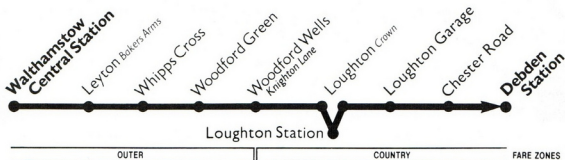

Please have your fare ready to
PAY THE DRIVER

Mondays to Fridays

Walthamstow Central Stn. Ⓢ	0640	0700	0725	0720	0740	0755	0810	0825	0840	0855	0910	0925
Leyton Bakers Arms	0644	0709	0731	0724	0746	0801	0816	0831	0846	0901	0916	0931
Whipps Cross	0649	0709	0736	0729	0751	204	0806	0836	0851	0906	0921	0936
Woodford Green Castle	0655	0715	0730	0745	0738	0800	B 204	0815	0830	0845	0900	0915
Loughton Station Ⓢ	0707	0727	0744	0759	0752	0814	0825†	0825	0829	0844	0859	0914
Loughton Goldings Hill	H	H	H	0713	0734	0751	0805	0816	0836	0851	0911	0926
Chester Road Castell Road	0601	0621	0701	0718	0739	0756	0811	0804	0826	0837	0847	0856
Debden Station Ⓢ	0608	0628	0708	0725	0746	0803	0818	0811	0833	0845	0845	0848

Walthamstow Central Stn. Ⓢ	0940	0955	Then	10 25	40 55	1510	1523	1538	1553	1608	1623	1638	1653	1708	1723	1740	1755
Leyton Bakers Arms	0946	1001	at	16 31	46 01	1516	1529	1544	1559	1614	1629	1644	1659	1714	1729	1746	1801
Whipps Cross	0951	1006	these	21 36	51 06	1521	1534	1549	1604	1619	1635	1650	1705	1720	1735	1752	1807
Woodford Green Castle	0959	1014	mins.	29 44	59 14	UNTIL	1529	1546	1601	1616	1631	1648	1703	1718	1733	1748	1805
Loughton Station Ⓢ	1012	1027	past	42 57	12 27	1542	1600	1615	1630	1645	1702	1717	1732	1747	1802	1819	1834
Loughton Goldings Hill	1020	1035	each	50 05	20 35	1550	1608	1623	1638	1653	1710	1725	1740	1755	1810	1827	1841
Chester Road Castell Road	1025	1040	hour	55 10	25 40	1555	1613	1628	1643	1658	1715	1730	1745	1800	1815	1832	1846
Debden Station Ⓢ	1032	1047	02	17 32	47	1602	1620	1635	1650	1705	1722	1737	1752	1807	1822	1839	1853

Walthamstow Central Stn. Ⓢ	1810	1825	1840	1855	1910	1940	2010	2040	2110	2140	2210	2240	2310	2340	0010
Leyton Bakers Arms	1816	1831	1846	1900	1915	1944	2014	2044	2114	2144	2214	2244	2314	2344	0014
Whipps Cross	1822	1837	1851	1905	1920	1949	2019	2049	2119	2149	2219	2249	2319	2349	0019
Woodford Green Castle	1835	1850	1902	1915	1930	1955	2025	2055	2125	2155	2225	2255	2325	2355	0025
Loughton Station Ⓢ	1849	1904	1915	1928	1943	2007	2037	2107	2137	2207	2237	2307	2337	0007	
Loughton Goldings Hill	1856	1911	1922	1935	1949	2013	2043	2113	2143	2213	2243	2313	2343	0013	
Chester Road Castell Road	1901	1916	1927	1940	1954	2018	2048	2118	2148	2218	2248	2318	2348	0018	
Debden Station Ⓢ	1907	1922	1933	1946	2000	2024	2054	2124	2154	2224	2254	2324	2354	0024	

Saturdays

Walthamstow Central Stn. Ⓢ	0640	0710	0740	0810	0840	0905	0932	0955	Then	10 25	40 55	1710	1725	1740
Leyton Bakers Arms	0644	0714	0744	0814	0844	0909	0936	1001	at	16 31	46 01	1716	1731	1746
Whipps Cross	0649	0719	0749	0819	0849	0914	0941	1006	these	21 36	51 06	1721	1736	1751
Woodford Green Castle	0655	0725	0755	0825	0855	0920	0935	0947	1000	1015	minutes	30 45	00 15	UNTIL
Loughton Station Ⓢ	0707	0737	0807	0837	0907	0932	0947	0959	1012	1027	past	42 57	12 27	1800
Loughton Goldings Hill	0713	0743	0813	0843	0913	0938	0953	1008	1021	1036	each	51 06	21 36	1751
Chester Road Castell Road	0718	0748	0818	0848	0918	0943	0958	1013	1026	1041	hour	56 11	26 41	1756
Debden Station Ⓢ	0725	0755	0825	0855	0925	0950	1005	1020	1035	1050	05	20 35	50	1805