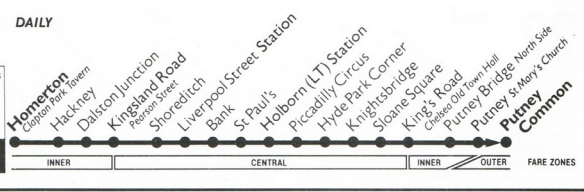

22

DAILY

On Sundays
please
have your
fare to

**PAY THE
DRIVER**

Putney Bridge to Putney Common every 6-8 minutes until 1800.

Mondays to Fridays

Saturdays

	First buses	Last buses	L	L	L
Homerton Clapton Park Tavern	.....	.....	22:43	22:56	23:05
Hackney Central Station	.....	.....	22:47	23:00	23:09
Dalston Junction	.....	.....	22:52	23:05	23:14
Liverpool Street Station	.....	.....	23:02	23:15	23:24
Bank	.....	.....	23:05	23:18	23:27
Holborn (LT) Station	.....	.....	23:13	23:26	23:35
Piccadilly Circus	.....	.....	23:19	23:31	23:41
Sloane Square	.....	.....	23:20	23:32	23:42
Chelsea Beaufort Street	.....	.....	23:38	23:50	24:02
Putney Church	.....	.....	23:49	.....	00:11
Putney Common Spencer Arms	.....	.....	23:53	.....	00:15

Sundays and Public Holidays

A - Starts from Tottenham Court Road Station. B - Starts from Knightsbridge Station. D - Continues to Holborn Circus Charterhouse Street.
E - Initially early journey. F - Starts from Wandsworth Garage via Wandsworth Bridge Road. L - Initially late journey.
G - Continues to or starts from Wandsworth Garage via Wandsworth Bridge Road. K - Continues to or starts from New Kings Road Eel Brook Common.