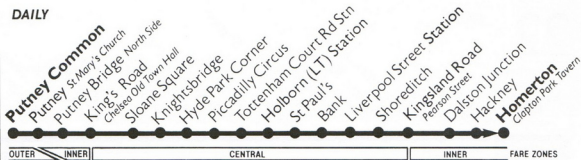

On Sundays
please
have your
fare
ready to

**PAY THE
DRIVER**

Mondays to Fridays

Station	1819	1836	1852	1858	1904	1912	1928	1944	2001	2006	2012	2018	2024	2030	2036	2042	2048	2054	2111
Putney Common Spencer Arms	.....	.....	.....	.....	.....	.....	.....	.....	.....	.....	.....	.....	.....	.....	.....	.....	.....	.....	.....
Putney Church	.....	.....	.....	.....	.....	.....	.....	.....	.....	.....	.....	.....	.....	.....	.....	.....	.....	.....	.....
Chelsea Beaufort Street	.....	.....	.....	.....	.....	.....	.....	.....	.....	.....	.....	.....	.....	.....	.....	.....	.....	.....	.....
Sloane Square	.....	.....	.....	.....	.....	.....	.....	.....	.....	.....	.....	.....	.....	.....	.....	.....	.....	.....	.....
Piccadilly Circus	.....	.....	.....	.....	.....	.....	.....	.....	.....	.....	.....	.....	.....	.....	.....	.....	.....	.....	.....
Holborn (LT) Station	.....	.....	.....	.....	.....	.....	.....	.....	.....	.....	.....	.....	.....	.....	.....	.....	.....	.....	.....
Bank	.....	.....	.....	.....	.....	.....	.....	.....	.....	.....	.....	.....	.....	.....	.....	.....	.....	.....	.....
Liverpool Street Station	.....	.....	.....	.....	.....	.....	.....	.....	.....	.....	.....	.....	.....	.....	.....	.....	.....	.....	.....
Dalston Junction	.....	.....	.....	.....	.....	.....	.....	.....	.....	.....	.....	.....	.....	.....	.....	.....	.....	.....	.....
Hackney Central Station	.....	.....	.....	.....	.....	.....	.....	.....	.....	.....	.....	.....	.....	.....	.....	.....	.....	.....	.....
Homerton Clapton Park Tavern	.....	.....	.....	.....	.....	.....	.....	.....	.....	.....	.....	.....	.....	.....	.....	.....	.....	.....	.....

Saturdays

Station	First buses				LAST BUSES			
	E	K	0625	0648	L	L	L	L
Putney Common Spencer Arms	.....	.....	.....	.....	.....	.....	.....	.....
Putney Church	.....	.....	.....	.....	.....	.....	.....	.....
Chelsea Beaufort Street	.....	.....	.....	.....	.....	.....	.....	.....
Sloane Square	.....	.....	.....	.....	.....	.....	.....	.....
Piccadilly Circus	.....	.....	.....	.....	.....	.....	.....	.....
Holborn (LT) Station	.....	.....	.....	.....	.....	.....	.....	.....
Bank	.....	.....	.....	.....	.....	.....	.....	.....
Liverpool Street Station	.....	.....	.....	.....	.....	.....	.....	.....
Dalston Junction	.....	.....	.....	.....	.....	.....	.....	.....
Hackney Central Station	.....	.....	.....	.....	.....	.....	.....	.....
Homerton Clapton Park Tavern	.....	.....	.....	.....	.....	.....	.....	.....

Sundays and Public Holidays