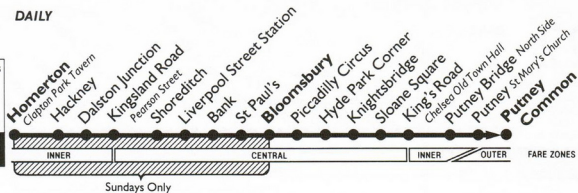

On Sundays please have your fare ready to

PAY THE DRIVER

Mondays to Fridays

Bloomsbury Red Lion Square	06:29	06:55	07:14	07:29	07:44	07:58	08:12	08:24	10:11	16:17
Holborn (Lt) Station	06:30	06:56	07:15	07:30	07:45	07:59	08:13	08:25	10:12	16:18
Piccadilly Circus	06:31	06:57	07:16	07:31	07:46	08:00	08:14	08:26	10:13	16:19
Hyde Park Corner	06:32	06:58	07:17	07:32	07:47	08:01	08:15	08:27	10:14	16:20
Sloane Square	06:33	06:59	07:18	07:33	07:48	08:02	08:16	08:28	10:15	16:21
Chelsea Beaufort Street	06:34	06:60	07:19	07:34	07:49	08:03	08:17	08:29	10:16	16:22
New Kings Road Harwood Road	06:35	06:61	07:20	07:35	07:50	08:04	08:18	08:30	10:17	16:23
Putney Church	06:12	06:27	06:42	07:07	07:22	07:38	07:48	08:04	10:18	16:24
Putney Common Spencer Arms	06:15	06:30	06:45	07:15	07:31	07:42	07:52	08:08	10:19	16:25

Saturdays

Bloomsbury Red Lion Square	06:56	07:11	07:26	07:41	07:56	08:11	08:24	08:36	08:48	09:00	09:12	09:24	09:36
Holborn (Lt) Station	06:57	07:12	07:27	07:42	07:57	08:12	08:25	08:37	08:49	09:01	09:13	09:25	09:37
Piccadilly Circus	07:02	07:17	07:32	07:47	08:02	08:17	08:30	08:43	08:55	09:07	09:19	09:31	09:43
Hyde Park Corner	07:06	07:21	07:36	07:51	08:06	08:21	08:34	08:49	09:01	09:13	09:25	09:37	09:49
Sloane Square	06:54	07:11	07:26	07:41	07:56	08:11	08:26	08:39	08:54	09:06	09:18	09:30	09:42
Chelsea Beaufort Street	07:00	07:15	07:30	07:45	08:00	08:15	08:30	08:44	08:59	09:11	09:23	09:35	09:47
New Kings Road Harwood Road	07:04	07:19	07:34	07:49	08:04	08:19	08:34	08:48	09:03	09:15	09:27	09:39	09:51
Putney Church	06:20	06:40	06:55	07:10	07:25	07:40	07:55	08:10	08:25	08:40	08:55	09:10	09:25
Putney Common Spencer Arms	06:23	06:43	06:58	07:13	07:28	07:43	07:58	08:13	08:28	08:43	08:58	09:13	09:28

Sundays and Public Holidays