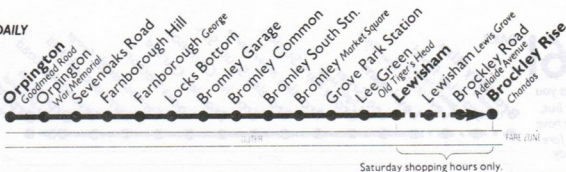

261 DAILY
Pay as you enter bus, please have your fare ready.

Mondays to Fridays

NOTE Between Bromley Common Garage and Lewisham buses run every 10 minutes until 1800.

Orpington Goodhead Road	....	....	....	....	06:45	07:05	07:24	07:43	08:03	08:23	08:43	09:03	09:23	09:42	10:01	10:21
Orpington War Memorial	....	....	....	....	06:50	07:10	07:29	07:48	08:08	08:28	08:48	09:08	09:28	09:47	10:06	10:26
Farnborough George	....	....	....	....	06:59	07:19	07:38	07:57	08:17	08:37	08:57	09:17	09:38	09:57	10:16	10:37
Bromley Common Garage	....	08:05	08:25	08:42	Then every	06:58	07:06	07:25	07:45	08:04	08:24	08:44	09:04	09:24	09:44	10:03
Bromley South Station	....	08:13	08:33	08:50	8-9	07:10	07:20	07:40	08:00	08:20	08:40	09:00	09:20	09:40	10:00	10:20
Bromley Market Square	....	08:16	08:36	08:53	minutes	07:19	07:29	07:49	08:09	08:29	08:49	09:09	09:28	09:47	10:06	10:25
Grove Park Station	....	08:24	08:44	09:01	until	07:27	07:37	07:57	08:17	08:37	08:57	09:16	09:35	09:54	10:13	10:32
Lee Green Old Tigers Head	....	08:33	08:53	09:10	07:31	07:41	08:01	08:21	08:41	09:01	09:21	09:40	09:59	10:17	10:37	10:56
Lewisham Bus Station	....	08:40	09:00	09:17	07:40	07:50	08:10	08:30	08:50	09:10	09:30	09:49	10:07	10:26	10:45	11:04

Saturdays

NOTE Between Bromley Common Garage and Lewisham buses run every 7-10 minutes until 1800.

Orpington Goodhead Road	....	....	....	....	....	06:40	07:00	....	07:20	....	07:40	....	08:00	....	08:20	....	08:40
Orpington War Memorial	....	....	....	....	....	06:45	07:05	....	07:25	....	07:45	....	08:05	....	08:25	....	08:45
Farnborough George	....	....	....	....	....	06:52	07:12	....	07:32	....	07:52	....	08:12	....	08:32	....	08:52
Bromley Common Garage	....	08:18	08:28	08:38	08:58	06:18	06:38	06:58	07:18	07:38	07:58	08:18	08:38	08:58	09:18	09:38	09:58
Bromley South Station	....	08:26	08:36	08:46	09:06	06:26	06:46	07:06	07:26	07:46	07:66	08:06	08:26	08:46	08:66	08:86	09:06
Bromley Market Square	....	08:29	08:39	08:49	09:09	06:29	06:49	07:09	07:29	07:49	07:69	08:09	08:29	08:49	08:69	08:89	09:09
Grove Park Station	....	08:37	08:47	08:57	09:17	06:37	06:57	07:17	07:37	07:57	08:07	08:27	08:37	08:47	08:57	09:05	09:17
Lee Green Old Tigers Head	....	08:46	....	09:06	09:26	06:46	07:06	07:26	07:46	07:66	07:86	08:06	08:26	08:46	08:66	08:86	09:05
Lewisham Bus Station	....	08:53	....	09:13	09:33	07:13	07:33	07:53	08:03	08:13	08:23	08:33	08:43	08:53	09:03	09:13	09:23
Brockley Road Adelaide Avenue	....	09:59	....	10:16	10:33	10:53	11:13	11:33	11:53	12:13	12:33	12:53	13:13	13:33	13:53	14:13	14:33
Brockley Rise Chandos	....	10:03	....	10:20	10:37	10:57	11:17	11:37	11:57	12:17	12:37	12:57	13:17	13:37	13:57	14:17	14:37

Sundays (and National Public Holidays)