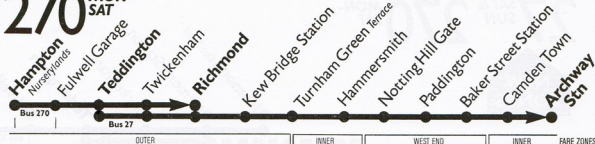

NEW ZONES

270: Pay as you enter bus, please have your fare ready.

BUS 270

Mondays to Fridays

Hampton Nurserieslands	0536	0556	0617	0636	0650	0705	0717	0729	0744	0800	0816	0831	0846	0902	0914	0936	Then	1516
Fulwell Garage	0542	0602	0623	0642	0656	0711	0723	0736	0751	0807	0823	0838	0853	0909	0929	0944	mins.	1524
Teddington Post Office	0548	0608	0629	0648	0702	0717	0729	0744	0759	0815	0831	0846	0901	0917	0937	0957	every	1531
Twickenham King Street	0557	0617	0638	0657	0711	0726	0741	0756	0811	0827	0843	0858	0913	0929	0946	1006	until	1546
Richmond Station	0600	0620	0641	0700	0714	0729	0744	0759	0814	0830	0846	0901	0916	0932	0949	1009	until	1549
Richmond Dee Road																		
Hampton Nurserieslands	1536	1556	1608	1623	1639	1654	1709	1725	1745	1812	1832	1852	1906				Then	2339
Fulwell Garage	1538	1546	1602	1618	1633	1649	1704	1719	1735	1755	1822	1839	1859	1913	1919		every 20	2339
Teddington Post Office	1545	1553	1609	1625	1640	1656	1711	1726	1742	1802	1829	1845	1905		1925		minutes	2345
Twickenham King Street	1551	1559	1615	1631	1647	1703	1718	1733	1749	1809	1836	1851	1911		1931		until	2351
Richmond Station	1603	1608	1625	1642	1658	1714	1729	1744	1800	1820	1845		1900	1920		1940		2400
Richmond Dee Road	1603	1611	1628	1645	1701	1717	1732	1747	1803	1823								

Saturdays

Hampton Nurserieslands	0836	0921	0956	Then	1626	1656	1726	1806										
Fulwell Garage	0843	0928	1005	every	1635	1705	1735	1815										
Teddington Post Office	0849	0934	1011	30	1641													
Twickenham King Street	0855	0940	1017	minutes	1647													
Richmond Station	0904	0949	1030	until	1700													
Richmond Dee Road	0907	0952	1033		1703													

No service on Sundays or National Public Holidays

BUS 27

Saturdays

Teddington Police Station	0608	0638	Then	0838	0855	0914	0933	0949	1004	1012	1027	1035	1049	1057	1112	1120	1134
Twickenham King Street	0616	0646	every	0846	0903	0922	0941	0957	1012	1020	1035	1043	1057	1105	1120	1128	1142
Richmond Station	0624	0654	20	0854	0911	0930	0949	1006	1022	1030	1045	1053	1107	1115	1130	1138	1152
Hammersmith Bdy. Hamm. Rd	0646	0716	minutes	0916	0933	0952	1011	1030	1046	1054	1109	1117	1131	1139	1154	1202	1216
Paddington Station	0707	0737	until	0937	0954	1014	1034	1053	1109	1117	1132	1140	1154	1202	1217	1225	1239
Archway Station	0733	0803		1003	1022	1042	1102	1121	1137	1145	1200	1208	1222	1230	1245	1253	1307

★—Between Richmond and Archway buses run every 7-10 minutes.