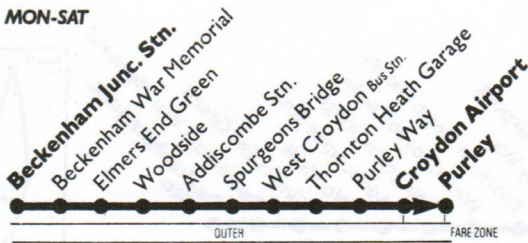

Pay as you enter bus, please have your fare ready.

Mondays to Fridays
except evenings

Mondays to Fridays

Beckenham Junction Stn.	G	G	G	G	G	G	G	G	G	G	0717	0727	0740	0754	0808	0824	0840	0855	0902
Elmers End Green	0539	0556	0613	0618	0633	0649	0702	0713	0723	0725	0736	0749	0804	0819	0835	0851	0906	0911	0911
Addiscombe Black Horse	0554	0611	0628	0633	0648	0704	0717	0729	0741	0745	0757	0814	0830	0845	0901	0913	0927	0935	0947
West Croydon Bus Station	0600	0617	0634	0639	0654	0710	0723	0737	0749	0808	0821	0838	0854	0909	0924	0937	0952	0956	0956
Thornton Heath Garage	0612	0629	0646	0651	0706	0722	0737	0752	0764	0823	0836	0851	0907	0922	0937	0952	0956	0956	0956
Purley Way Stafford Road	0612	0629	0646	0651	0706	0722	0737	0752	0764	0823	0836	0851	0907	0922	0937	0952	0956	0956	0956
Croydon Airport	0615	0632	0649	0654	0709	0725	0739	0755	0767	0826	0839	0854	0910	0925	0940	0955	1010	1025	1040
Purley Cross Roads	0615	0632	0649	0654	0709	0725	0739	0755	0767	0826	0839	0854	0910	0925	0940	0955	1010	1025	1040
Purley Stn. Whytecliffe Road	0615	0632	0649	0654	0709	0725	0739	0755	0767	0826	0839	0854	0910	0925	0940	0955	1010	1025	1040
Beckenham Junction Stn.	0921	0932	0943	0954	1005	1016	1027	1038	1049	1060	1071	1082	1093	1104	1115	1126	1137	1148	1159
Elmers End Green	0930	0941	0952	1003	1014	1025	1036	1047	1058	1109	1120	1131	1142	1153	1204	1215	1226	1237	1248
Addiscombe Black Horse	0937	G	0959	at	19	39	59	79	99	119	139	159	179	199	219	239	259	279	299
West Croydon Bus Station	0946	1008	these	28	48	08	28	48	08	108	128	148	168	188	208	228	248	268	288
Thornton Heath Garage	0954	1016	these	36	56	16	56	76	96	116	136	156	176	196	216	236	256	276	296
Purley Way Stafford Road	1006	1028	past	48	08	28	48	08	28	48	08	28	48	08	28	48	08	28	48
Croydon Airport	1009	1031	each	51	11	31	51	11	31	51	11	31	51	11	31	51	11	31	51
Purley Cross Roads	1015	1037	hour	57	17	37	57	17	37	57	17	37	57	17	37	57	17	37	57
Purley Stn. Whytecliffe Road	1016	1038	hour	58	18	38	58	18	38	58	18	38	58	18	38	58	18	38	58
Beckenham Junction Stn.	1657	1712	1727	1742	1757	1812	1828	1855	1905	1920	1945	2010	2035	2100	2125	2150	2215	2240	2248
Elmers End Green	1706	1721	1736	1751	1806	1821	1837	1903	1913	1928	1953	2018	2043	2108	2133	2158	2223	2248	2256
Addiscombe Black Horse	1714	1729	1744	1759	1814	1829	1844	1910	G	1935	2000	2025	2050	2115	2140	2205	2230	2255	2263
West Croydon Bus Station	1723	1738	1753	1808	1823	1838	1852	1918	G	1943	2008	2033	2058	2123	2148	2213	2238	2303	2311
Thornton Heath Garage	1731	1746	1801	1816	1831	1846	1900	1924	G	1949	2014	2039	2104	2129	2154	2219	2244	2309	2317
Purley Way Stafford Road	1743	1758	1813	1828	1843	1897	1921	1936	G	2001	2026	2051	2116	2141	2206	2231	2256	2321	2329
Croydon Airport	1746	1801	1816	1831	1846	1900	1924	1939	G	2004	2029	2054	2119	2144	2209	2234	2259	2324	2332
Purley Cross Roads	1755	1810	1825	1840	1894	1918	1933	1948	G	2013	2038	2063	2113	2138	2203	2228	2253	2318	2326
Purley Stn. Whytecliffe Road	1756	1811	1826	1841	1895	1919	1934	1949	G	2014	2039	2064	2114	2139	2204	2229	2254	2319	2327

Saturdays