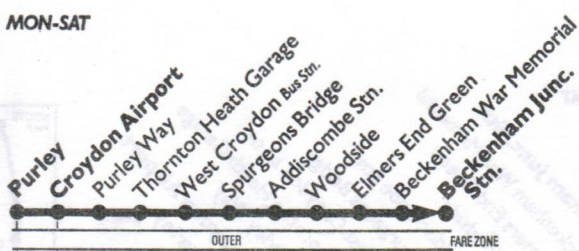

Pay as you
enter bus,
please have
your fare
ready.

Mondays to Fridays
except Fridays