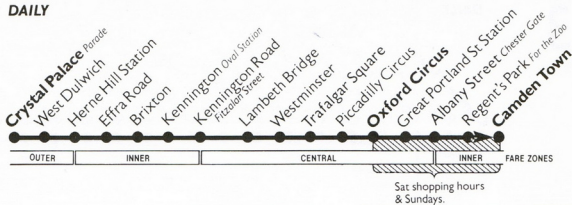

Mondays to Fridays

Crystal Palace Parade	0620	0640	0650	0700	0710	0720	0902	1510	1752	1751
West Dulwich Park Hall Road	0627	0647	0657	0707	0717	0727	0911	1517	1757	1758
Herne Hill Station	0633	0643	0653	0703	0713	0723	0918	1523	1758	1804
Brixton (LT) Station	0638	0648	0658	0708	0718	0728	0925	1529	1758	1810
Oval Station	0642	0654	0704	0714	0724	0734	0934	1536	1810	1816
Millbank Thames House	0630	0652	0702	0712	0722	0732	0944	1546	1819	E
Trafalgar Square	0634	0656	0706	0716	0726	0738	0949	1551	1825	E
Oxford Circus	0641	0703	0713	0723	0733	0745	0958	1600	1834	E
Crystal Palace Parade	1758	1804	1811	1826	1841	1851	1856	1901	2326	2341
West Dulwich Park Hall Road	1805	1811	1818	1833	1848	1858	1903	1908	2333	2348
Herne Hill Station	1811	1817	1824	1839	1854	1904	1909	1914	2339	2354
Brixton (LT) Station	1817	1823	1830	1844	1859	1909	1914	1919	2344	2359
Oval Station	1823	1829	1836	1850	1905	1915	1920	1925	2350	0005
Millbank Thames House	1832	E	1845	1859	1914	E	1929	E	2358	E
Trafalgar Square	1837	E	1850	1904	1919	E	1934	E	0002	E
Oxford Circus	1845	E	1858	1912	1927	E	1942	E	0010	E

Additional buses, Mondays to Fridays: Crystal Palace Parade to Herne Hill Post Office (continuing to Camberwell Camberwell Station Road) at 1834, 1846, 1859, 1909, 1919, 1934 and 1946.

Saturdays

Crystal Palace Parade	0620	0643	0703	0723	0743	0803	0823	0843	0853	0903
West Dulwich Park Hall Road	0627	0650	0710	0730	0750	0810	0830	0850	0900	0910
Herne Hill Station	0633	0656	0716	0736	0756	0816	0836	0856	0906	0916
Brixton (LT) Station	D	0638	0701	0721	0741	0801	0821	D	0841	D
Oval Station	0602	0622	0644	0707	0727	0747	0807	0827	0831	0847
Millbank Thames House	0610	0630	0652	0715	0735	0755	0815	0835	0839	0855
Trafalgar Square	0614	0634	0656	0719	0739	0759	0819	0839	0843	0859
Oxford Circus	0621	0641	0703	0726	0746	0806	0826	0845	0850	0905
Great Portland Street Stn.								0847	0907	0927
Camden Town Station								0853	0913	0933
Camden Town Camden Gardens								0855	0915	0935
Crystal Palace Parade	0940		55	10	25	40	1655	1702	1709	1717
West Dulwich Park Hall Road	0947		02	17	32	47	1702	1709	1716	1724
Herne Hill Station	0953	Then	08	23	38	53	1708	1715	1722	1730
Brixton (LT) Station	D	0958	13	28	43	58	1713	1720	1727	1735
Oval Station	0958	1009	these	20	35	50	1720	1727	1734	1742
Millbank Thames House	1006	1013	minutes	28	43	58	1728	1735	1742	1750
Trafalgar Square	1011	1018	past	33	48	03	1733	1740	1747	1755
Oxford Circus	1019	1026	each	41	56	11	1741	1748	1755	1803
Great Portland Street Stn.		1029	hour	44	59	14	1744			
Camden Town Station		1036		51	06	21	1751			
Camden Town Camden Gardens		1038		53	08	23	1753			
Crystal Palace Parade	1809		2209	2219	2229	2239	2249	2259	2309	2319
West Dulwich Park Hall Road	1816	Then	2216	2226	2236	2246	2256	2306	2316	2326
Herne Hill Station	1822	every	2222	2232	2242	2252	2302	2312	2322	2332
Brixton (LT) Station	1827	10	2227	2237	2247	2257	2307	2317	2327	2337
Oval Station	1833	minutes	2233	2243	2253	2303	2313	2323	2333	2343
Millbank Thames House	1841	until	2241	E	2301	E	2321	E	2341	E
Trafalgar Square	1845		2245		2305		2325		2345	
Oxford Circus	1853		2253		2313		2333		2353