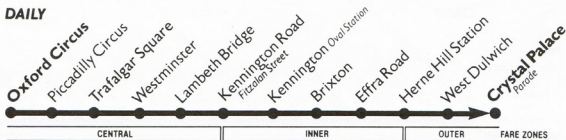

On Sundays
please
have your
fare
ready to

**PAY THE
DRIVER**

MONDAYS TO FRIDAYS

NOTE Between Brixton and Crystal Palace extra buses provide a service every 5-8 minutes until 1900.

Route	0556	0602	0612	0618	0626	0632	0638	0644	0651	0655	0701	0706	0712	0716	0722	0727	0734	0744	0751	0800	0805	0812	0816	0822	0826	0836	
Oxford Circus																											
Trafalgar Square																											
Milbank Thames House																											
Oval Station																											
Brixton (LT) Station																											
Herne Hill Station																											
West Dulwich Park Hall Road																											
Crystal Palace Parade																											

SATURDAYS

Route	0633	0653	0713	0733	0753	0813	0833	0853	0913	0923	0933	0943	0953	1003	1013	1023	1033	1043	1053	1103	1113	1123	1133	1143	1153	
Oxford Circus																										
Trafalgar Square																										
Milbank Thames House																										
Oval Station																										
Brixton (LT) Station																										
Herne Hill Station																										
West Dulwich Park Hall Road																										
Crystal Palace Parade																										

SUNDAYS AND PUBLIC HOLIDAYS

Route	0739	0759	0819	0839	0859	0919	0939	0959	1019	1036	1105	1110	1120
Oxford Circus													
Trafalgar Square													
Milbank Thames House													
Oval Station													
Brixton (LT) Station													
Herne Hill Station													
West Dulwich Park Hall Road													
Crystal Palace Parade