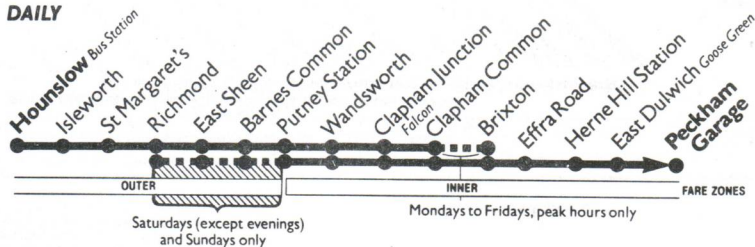

37

DAILY

Mondays to Fridays

NOTE Buses run at the following intervals:
Clapham Common to Brixton 12-15 minutes (6-7 peaks);
Brixton to Peckham 12-15 minutes (10 peaks).

Saturdays

NOTE Buses run at the following intervals:
Clapham Common to Peckham 6-7 minutes (10 before 0930, 15 evenings).

	First buses		Last buses	
Hounslow Bus Station	.....	E	05:34	06:22
Isleworth War Memorial	.....	05:41	06:29	.....
Richmond George Street	.....	05:49	06:37	22:36 23:14
East Sheen Sheen Lane	.....	05:56	06:44	22:44 23:22
Barnes Common Red Rover	.....	E	06:01	06:49
Putney Station	.....	05:23	05:58	06:06 06:54
Wandsworth Municipal Buildings	.....	05:29	06:04	06:12 07:00
Clapham Junction Falcon	.....	E 05:33	06:08	06:16 07:04
Clapham Common Station	05:22 B	05:40 06:03 06:15 06:23 07:11	23:12 23:50	00:43 01:08
Brixton Lambeth Town Hall	05:27 05:31	05:45 06:08 06:20 06:28 07:16	23:17 23:55	00:48
Herne Hill Station	05:31	05:49 06:12 06:24	23:22	00:53
East Dulwich Goose Green	05:37	05:55 06:18 06:30	07:26	01:00
Peckham Garage	05:45	06:03 06:26 06:38	07:34	01:08

Sundays (and National Public Holidays)