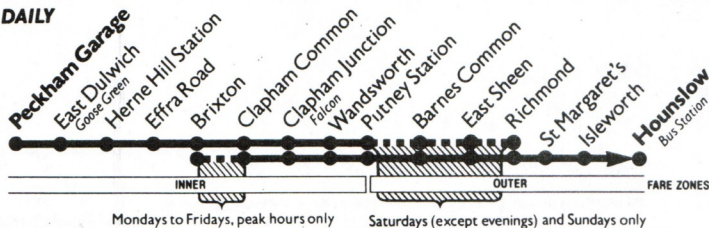

Mondays to Fridays

First buses

Last buses

Station	Peckham Garage	East Dulwich Goose Green	Herne Hill Station	Effra Road	Brixton	Clapham Common	Clapham Junction Falcon	Wandsworth	Putney Station	Barnes Common	East Sheen	Richmond	St Margaret's	Isleworth	Hounslow Bus Station	
Peckham Garage	0536															
East Dulwich Goose Green		0543														
Herne Hill Station			0553													
Brixton Lambeth Town Hall				0538	0559											
Clapham Common Station	0454	0517	0523	0543	0604											
Clapham Junction Falcon	0503	0526	0532	0552	0613											
Wandsworth Municipal Buildings	0508	0531	0537	0557	0618											
Putney Station	0515	0538	0544	0604	0625											
Barnes Common Red Rover			0548	0608	0629											
East Sheen Sheen Lane			0553	0613	0634											
Richmond Bus Station			0600	0620	0641											
Isleworth War Memorial			0608	0628	0649											
Hounslow Bus Station			0615	0635	0656											

Saturdays

First buses

Last buses

Station	Peckham Garage	East Dulwich Goose Green	Herne Hill Station	Effra Road	Brixton	Clapham Common Station	Clapham Junction Falcon	Wandsworth Municipal Buildings	Putney Station	Barnes Common Red Rover	East Sheen Sheen Lane	Richmond Bus Station	Isleworth War Memorial	Hounslow Bus Station	
Peckham Garage															
East Dulwich Goose Green		0536	0557												
Herne Hill Station			0551	0612											
Brixton Lambeth Town Hall				0540	0555	0616									
Clapham Common Station	0455	0526	0545	0600	0621										
Clapham Junction Falcon	0502	0533	0552	0607	0628										
Wandsworth Municipal Buildings	0506	0537	0556	0611	0632										
Putney Station	0513	0544	0603	0618	0639										
Barnes Common Red Rover			0549	0608	0623	0644									
East Sheen Sheen Lane			0554	0613	0628	0649									
Richmond Bus Station			0600	0619	0634	0655									
Isleworth War Memorial			0608	0627	0642	0703									
Hounslow Bus Station			0615	0634	0649	0710									

Sundays (and National Public Holidays)

First buses

Last buses

Station	Peckham Garage	East Dulwich Goose Green	Herne Hill Station	Effra Road	Brixton	Clapham Common Station	Clapham Junction Falcon	Wandsworth Municipal Buildings	Putney Station	Barnes Common Red Rover	East Sheen Sheen Lane	Richmond Bus Station	Isleworth War Memorial	Hounslow Bus Station
Peckham Garage														
East Dulwich Goose Green		0703	0716	0729	0737									
Herne Hill Station			0709	0722	0735	0743								
Brixton Lambeth Town Hall				0718	0731	0744	0752							
Clapham Common Station	0644	0659	0728	0741	0754	0802								
Clapham Junction Falcon	0652	0707	0736	0749	0802	0810								
Wandsworth Municipal Buildings	0658	0713	0742	0755	0808	0816								
Putney Station	0704	0719	0748	0801	0814	0822								
Barnes Common Red Rover			0724	0753	0806	0827								
East Sheen Sheen Lane			0730	0759	0812	0833								
Richmond Bus Station			0737	0807	0819	0840								
Isleworth War Memorial			0818											
Hounslow Bus Station			0824											

D - Continues to East Sheen Black Horse.

E - Individual early journey.

L - Individual Late Journey.