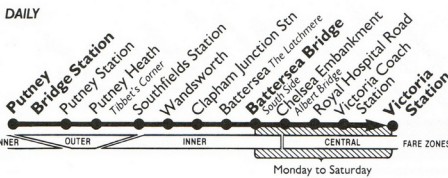

39

DAILY

Please have your fare ready to

PAY THE DRIVER

Mondays to Fridays

Putney Bridge Station	0636	0651	0708	0722	0734	0749	0804	0820	0835	0850	0906	0921	0936	0956				
Putney Station	0556	0626	0641	0656	0704	0717	0729	0754	0809	0825	0840	0855	0911	0926	0943	1003		
Putney Heath Green Man	0539	0649	0644	0659	0707	0716	0730	0742	0757	0812	0828	0843	0858	0914	0929	0947	1007	
Southfields Station	E 0605	0635	0650	0705	0713	0722	0736	0751	0806	0821	0837	0852	0907	0923	0938	0953	1013	
Wandsworth Municipal Buildings	0609	0614	0644	0659	0714	0722	0731	0751	0806	0821	0836	0850	0907	0922	0938	0947	1002	1022
Clapham Junction Station	0614	0619	0649	0704	0717	0727	0738	0758	0813	0828	0843	0859	0914	0929	0945	1003	1008	1028
Battersea Howe Street	0621	0626	0656	0711	0726	0736	0751	0811	0826	0841	0856	0912	0927	0942	0957	1004	1019	1039
Royal Hospital Road Lower Sloane St.	0628	0633	0703	0718	0733	0745	0800	0820	0835	0850	0905	0921	0936	0951	1006	1021	1046	1066
Victoria Station	0633	0638	0708	0723	0738	0752	0807	0827	0842	0857	0912	0928	0943	0958	1013	1028	1053	1053

Additional buses, Mondays to Fridays: Putney Bridge Station to Wandsworth Tark Road at 1304; Wandsworth Municipal Buildings (starting from Putney Station via Upper Richmond Road) to Victoria Station at 2029.

Saturdays

Putney Bridge Station	0636	0652	0707	0722	0737	0752	0807	0822	0837	0852	0907	0922	0937	0952
Putney Station	0556	0611	0625	0641	0657	0712	0727	0742	0757	0812	0827	0842	0857	0912
Putney Heath Green Man	0600	0615	0629	0645	0701	0716	0731	0746	0761	0776	0791	0806	0821	0836
Southfields Station	E 0606	0621	0635	0651	0707	0722	0737	0752	0807	0822	0837	0852	0867	0882
Wandsworth Municipal Buildings	0509	0529	0559	0611	0624	0639	0654	0710	0725	0740	0755	0810	0825	0840
Clapham Junction Station	0514	0534	0604	0616	0631	0646	0704	0720	0735	0750	0805	0816	0830	0845
Battersea Howe Street	0521	0541	0611	0623	0638	0653	0711	0727	0742	0757	0812	0823	0837	0852
Royal Hospital Road Lower Sloane St.	0528	0548	0618	0633	0648	0702	0718	0734	0749	0804	0819	0830	0844	0859
Victoria Station	0533	0553	0623	0638	0653	0707	0723	0739	0754	0809	0824	0839	0854	0909

Sundays and Public Holidays

Putney Bridge Station	0828	0858	0928	0958	1028	Then	58	28	2228	2258	2328	2358
Putney Station	0811	0833	0903	0933	1003	at	03	33	2233	2303	2373	0003
Putney Heath Green Man	0814	0836	0906	0936	1006	these	07	37	2237	2307	2377	0007
Southfields Station	0819	0841	0911	0941	1011	minutes	13	43	UNTIL	2243	2313	2343
Wandsworth Municipal Buildings	0826	0848	0918	0948	1018	past	21	51	2251	2321	2351	B
Clapham Junction Station	0831	0853	0923	0953	1023	hour	26	56	2256	2326	2356	...
Battersea Howe Street	0838	0900	0930	1000	1103	hour	33	03	2303	A	A	...