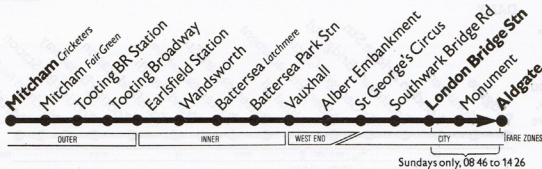

Pay as you enter bus, please have your fare ready.

Mondays to Fridays

Mitcham Cricketers	0443	0502	0525	0546	0601	0614	0624	0826	0834	0842	0848	0853	0859
Tooting Broadway	0454	0513	0536	0557	0612	0625	0635	Then every 7-8 minutes until	0842	0850	0858	0904	0909
Earlsfield Station	0502	0521	0544	0605	0620	0633	0643	0852	0900	0908	0914	0919	0925
Wandsworth Arndale Centre	A 0507	0526	0549	0610	0625	0638	A 0648	0859	0907	0915	0921	0926	0932
Battersea Princes Head	0444	0516	0535	0558	0608	0619	0634	0647	0652	0657	0915	0923	0931
Vauxhall Station	0455	0527	0546	0609	0619	0630	0645	0658	0703	0708	0931	0939	0947
St. Georges Circus	0503	0535	0564	0617	0627	0638	0653	0706	0711	0716	0943	G 0957	1000
London Bridge Station	0508	0540	0559	0622	0632	0643	0658	0711	0716	0721	0950	1003	1015

Mitcham Cricketers	0905	0913	0922	0932	0943	1508	1508	1520	1532	B 1544	1557	1755	1805
Tooting Broadway	0921	0929	0938	0944	Then about every 20 minutes until	1520	1528	1534	1542	1546	1554	1558	1611
Earlsfield Station	0931	0939	0946	0952	every 15	1544	1548	A 1548	A 1600	1608	1612	1625	1637
Wandsworth Arndale Centre	0938	0946	0952	0958	12	1546	1554	1603	1606	1612	1620	1624	1637
Battersea Princes Head	A 0953	1004	1010	1010	minutes	1559	1607	1613	1619	1625	1633	1637	1650
Vauxhall Station	1012	G 1032	1033	1033	until	1608	1616	1622	1629	1636	1644	1648	1701
St. Georges Circus	1021	G 1032	1033	1033	1615	1623	1629	1636	1643	1651	1655	1708	1902
London Bridge Station	1027	1038	1038	1038	1615	1623	1629	1636	1643	1651	1655	1708	1902

Mitcham Cricketers	1810	1816	2213	2223	2233	2343	2353	2303	2313	2323	B	2333	2353	B 0013
Tooting Broadway	1822	1828	2224	2234	2244	2254	2304	2314	2324	2334	2339	2347	2354	0020
Earlsfield Station	1830	1836	2232	2242	2252	2302	2312	2322	2332	2342	2347	2352	0012	0028
Wandsworth Arndale Centre	1836	1842	2237	2247	2257	2307	2317	2327	2337	2347	2352	T 2357	0017	0033
Battersea Princes Head	A 1853	10	2246	2256	2306	2316	A A	A A	A 2356	A	0003	A 0014	A 0026	A A
Vauxhall Station	1905	10	2257	2307	2317	2327	A	A	0007	G	G	G	G	G
St. Georges Circus	1914	10	2305	2315	2325	2335	A	A	G	G	G	G	G	G
London Bridge Station	1921	10	2310	2320	2330	2340	A	A	G	G	G	G	G	G

Saturdays

There is a more frequent service of buses, from 0900 until 1830, between Mitcham Cricketers and Vauxhall Station.