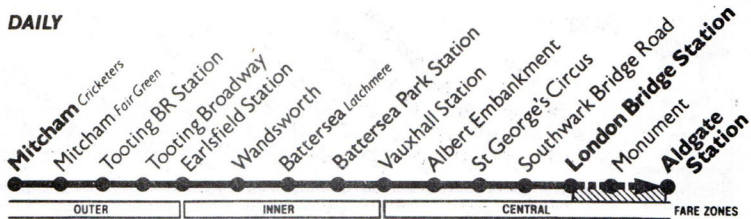

Please have your fare ready to
PAY THE DRIVER

Sunday market hours only

Mondays to Fridays

Saturdays

Sundays (and National Public Holidays)

A - Continues to or starts from Wandsworth Garage.

B - Continues to Stockwell Station.