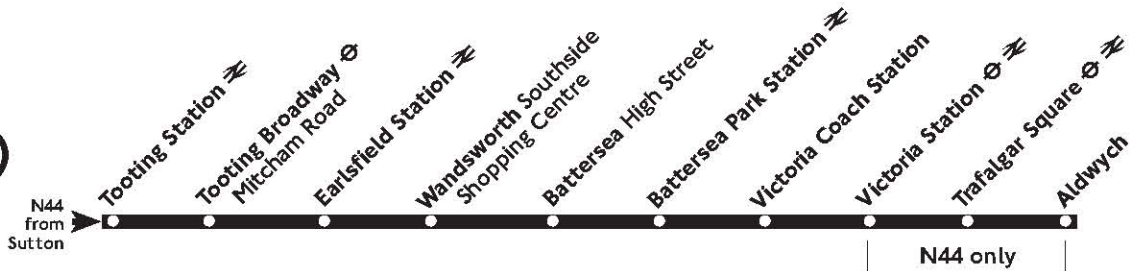

44

Daily

N44

Every night

Tooting - Wandsworth - Victoria

Monday - Friday

Tooting Station	0505	0519		0656	0705		1841		2005	2020	2035		2335
Tooting Broadway Mitcham Road	0508	0522	Then	0700	0709	Then	1846	Then	2009	2024	2038	Then	2338
Earlsfield Station	0514	0528	about	0709	0718	about	1857	about	2016	2031	2045	every	2345
Wandsworth Southside Shopping Centre	0519	0533	every	0716	0726	every	1905	every	2022	2036	2050	15	2350
Battersea High Street	0527	0541	12	0726	0738	10	1917	12	2032	2045	2059	minutes	2359
Battersea Park Station	0533	0547	minutes	0734	0747	minutes	1926	minutes	2038	2051	2105	until	0005
Victoria Coach Station	0540	0554	until	0745	0759	until	1933	until	2045	2058	2112		0012
Victoria Station Terminus Place	0542	0556		0749	0803		1936		2048	2101	2115		0015

Saturday (also Good Friday)

Tooting Station	0505	0525	0545	0605	0620	0635		0805		0848		1806		1906
Tooting Broadway Mitcham Road	0508	0528	0548	0608	0623	0639	Then	0809	Then	0852	Then	1812	Then	1911
Earlsfield Station	0514	0534	0554	0614	0630	0647	every	0817	about	0900	about	1822	about	1921
Wandsworth Southside Shopping Centre	0519	0539	0559	0619	0635	0652	15	0822	every	0906	every	1830	every	1928
Battersea High Street	0527	0547	0607	0627	0644	0701	minutes	0831	12	0917	10	1842	12	1940
Battersea Park Station	0533	0553	0613	0633	0650	0707	until	0837	minutes	0925	minutes	1850	minutes	1948
Victoria Coach Station	0540	0600	0620	0640	0657	0714		0844	until	0932	until	1858	until	1955
Victoria Station Terminus Place	0542	0602	0622	0642	0659	0716		0846		0934		1901		1959

Tooting Station	1920	1935	1950	2005	2020	2035		2335						
Tooting Broadway Mitcham Road	1925	1940	1955	2010	2025	2038	Then	2338						
Earlsfield Station	1935	1948	2003	2018	2033	2045	every	2345						
Wandsworth Southside Shopping Centre	1942	1955	2010	2025	2038	2050	15	2350						
Battersea High Street	1954	2006	2021	2036	2047	2059	minutes	2359						
Battersea Park Station	2001	2013	2028	2042	2053	2105	until	0005						
Victoria Coach Station	2008	2020	2035	2049	2100	2112		0012						
Victoria Station Terminus Place	2011	2023	2038	2052	2103	2115		0015						

Sunday and other Public Holidays

Tooting Station	0505	0525	0545	0605	0625	0645	0705	0725	0745	0805	0825	0845	0901	0916	0931	0946	0959	1011
Tooting Broadway Mitcham Road	0508	0528	0548	0608	0628	0649	0709	0729	0749	0809	0829	0849	0905	0920	0935	0950	1003	1015
Earlsfield Station	0514	0534	0554	0614	0635	0656	0716	0736	0756	0816	0836	0857	0913	0928	0943	0958	1011	1023
Wandsworth Southside Shopping Centre	0519	0539	0559	0619	0640	0701	0721	0741	0801	0821	0842	0903	0919	0934	0949	1004	1017	1029
Battersea High Street	0527	0547	0607	0627	0648	0709	0729	0749	0809	0830	0852	0913	0929	0944	0959	1014	1027	1041
Battersea Park Station	0533	0553	0613	0633	0654	0715	0735	0755	0815	0836	0858	0919	0935	0951	1006	1021	1035	1050
Victoria Coach Station	0540	0600	0620	0640	0701	0722	0742	0802	0822	0843	0905	0926	0942	0958	1013	1028	1042	1057
Victoria Station Terminus Place	0542	0602	0622	0642	0703	0724	0744	0804	0824	0845	0907	0928	0944	1001	1016	1031	1045	1100