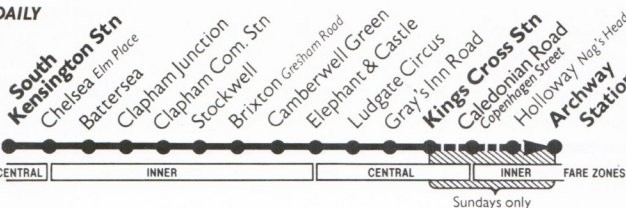

45

DAILY

Please have your fare ready to **PAY THE DRIVER**

Mondays to Fridays

From	To	05:01	05:10	05:41	05:50	06:01	06:21	06:41	06:54	07:02	08:32	08:46	09:00	09:09	09:23
South Kensington Station	Batterssea Parkgate Road	.....	.....	.....	.....	.....	.....	.....	.....	.....	.....	.....	.....	.....	.....
Clapham Junction Falcon	.....	C	C	05:19	05:41	05:59	06:19	06:39	06:50	07:12	07:22	08:44	08:59	09:12	09:21
Clapham Common Station	.....	04:45	05:05	05:25	05:47	06:05	06:25	06:45	07:05	07:18	07:30	08:54	09:09	09:23	09:32
Brixton Gresham Road	.....	04:54	05:14	05:34	05:56	06:14	06:34	06:54	07:14	07:27	07:43	09:03	09:17	09:31	09:40
Camberwell Green	.....	05:01	05:22	05:42	05:53	06:04	06:22	06:42	07:02	07:24	07:38	07:54	09:10	09:24	09:33
Elephant & Castle	.....	05:29	05:49	06:00	06:11	06:29	06:49	07:09	07:32	07:47	08:03	09:16	09:30	09:44	09:52
Ludgate Circus	.....	05:40	06:00	06:11	06:22	06:40	07:00	07:27	07:47	08:02	08:18	09:21	09:35	09:44	10:03
Kings Cross Station	.....	05:50	06:10	06:21	06:32	06:50	07:10	07:31	08:02	08:17	08:33	10:06	10:18	10:31	10:40

Saturdays

From	To	06:21	06:34	08:04	08:24	08:44	09:04	09:24	09:43	17:03	17:23	17:33	17:43
South Kensington Station	Batterssea Parkgate Road	.....	A	06:34	08:11	08:31	08:53	09:13	09:33	09:52	17:12	17:23	17:33
Clapham Junction Falcon	.....	05:00	Then 06:20	06:40	Then every 08:26	08:46	09:02	09:22	09:42	10:02	Then every 17:30	17:43	17:53
Clapham Common Station	.....	05:06	06:26	06:46	08:08	08:28	08:46	09:09	09:29	09:49	10:10	10:20	10:30
Brixton Gresham Road	.....	05:15	20	06:35	06:55	08:35	08:55	09:19	09:39	09:59	10:20	10:30	10:40
Camberwell Green	.....	05:18	05:23	mins. 06:43	07:03	mins. 08:43	09:03	09:16	09:27	09:47	10:07	10:29	10:39
Elephant & Castle	.....	05:25	05:30	06:50	07:10	08:50	09:11	09:24	09:35	09:56	10:17	10:39	10:49
Ludgate Circus	.....	05:34	05:39	06:59	07:19	08:59	09:20	09:33	09:44	10:06	10:27	10:49	10:59
Kings Cross Station	.....	B	05:48	07:08	07:28	09:08	09:29	09:42	09:54	10:16	10:37	10:59	18:19

Sundays (and National Public Holidays)