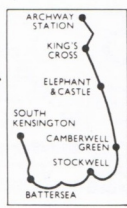

45

DAILY

Please have your fare ready to **PAY THE DRIVER**

Mondays to Fridays

From	To	05:01	05:10	05:41	05:50	06:01	06:21	06:41	06:54	07:02	08:32	08:46	09:00	09:09	09:23
South Kensington Station	Batterssea Parkgate Road	.....	.....	.....	.....	.....	.....	.....	.....	.....	.....	.....	.....	.....	.....
Clapham Junction Falcon	.....	C	C	05:19	05:41	05:59	06:19	06:39	06:50	07:12	07:22	08:44	08:59	09:12	09:21
Clapham Common Station	.....	04:45	05:05	05:25	05:47	06:05	06:25	06:45	07:05	07:18	07:30	08:54	09:09	09:23	09:32
Brixton Gresham Road	.....	04:54	05:14	05:34	05:56	06:14	06:34	06:54	07:14	07:27	07:43	09:03	09:17	09:31	09:40
Camberwell Green	.....	05:01	05:22	05:42	05:53	06:04	06:22	06:42	07:02	07:24	07:38	07:54	09:10	09:24	09:33
Elephant & Castle	.....	05:29	05:49	06:00	06:11	06:29	06:49	07:09	07:32	07:47	08:03	09:16	09:30	09:44	09:52
Ludgate Circus	.....	05:40	06:00	06:11	06:22	06:40	07:00	07:27	07:47	08:02	08:18	09:21	09:35	09:44	10:03
Kings Cross Station	.....	05:50	06:10	06:21	06:32	06:50	07:10	07:31	08:02	08:17	08:33	10:06	10:18	10:31	10:40

Saturdays

From	To	06:21	06:34	08:04	08:24	08:44	09:04	09:24	09:43	17:03	17:23	17:33	17:43
South Kensington Station	Batterssea Parkgate Road	.....	A	06:34	08:11	08:31	08:53	09:13	09:33	09:52	17:12	17:23	17:33
Clapham Junction Falcon	.....	05:00	Then 06:20	06:40	Then every 08:26	08:46	09:02	09:22	09:42	10:02	Then every 17:30	17:43	17:53
Clapham Common Station	.....	05:06	06:26	06:46	08:08	08:28	08:46	09:09	09:29	09:49	10:10	10:20	10:30
Brixton Gresham Road	.....	05:15	20	06:35	06:55	08:35	08:55	09:19	09:39	09:59	10:20	10:30	10:40
Camberwell Green	.....	05:18	05:23	mins. 06:43	07:03	mins. 08:43	09:03	09:16	09:27	09:47	10:07	10:29	10:39
Elephant & Castle	.....	05:25	05:30	06:50	07:10	08:50	09:11	09:24	09:35	09:56	10:17	10:39	10:49
Ludgate Circus	.....	05:34	05:39	06:59	07:19	08:59	09:20	09:33	09:44	10:06	10:27	10:49	10:59
Kings Cross Station	.....	B	05:48	07:08	07:28	09:08	09:29	09:42	09:54	10:16	10:37	10:59	18:19

Sundays (and National Public Holidays)