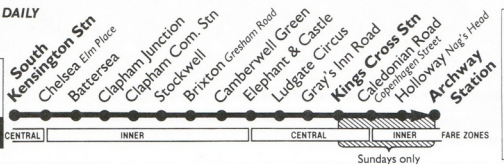

45 DAILY

Please have your fare ready to **PAY THE DRIVER**

Sundays only

Monday to Fridays

NOTE Extra buses provide a service every 7-10 minutes as follows: South Kensington Station to Camberwell Green from 0930 until 1030 and from 1830 until 1930; Camberwell Green to Kings Cross until 0830 and from 1530 until 1630.

| | | | | | | | | | | | | | |
|--------------------------|------|------|------|------|------|------|------|------|------|------|------|------|------|
| South Kensington Station | 0501 | 0510 | 0541 | 0601 | 0621 | 0641 | 0654 | 0702 | 0832 | 0846 | 0900 | 0909 | 0923 |
| Battersea Howie Street | 0510 | 0519 | 0541 | 0550 | 0610 | 0630 | 0650 | 0711 | 0844 | 0858 | 0912 | 0921 | 0935 |
| Clapham Junction Station | A | A | 0519 | 0559 | 0619 | 0639 | 0659 | 0712 | 0855 | 0909 | 0923 | 0932 | 0945 |
| Clapham Common Station | 0445 | 0505 | 0525 | 0547 | 0605 | 0625 | 0645 | 0705 | 0718 | 0730 | 0740 | 0903 | 0917 |
| Brixton Gresham Road | 0454 | 0514 | 0534 | 0556 | 0614 | 0634 | 0654 | 0714 | 0727 | 0733 | 7-8 | 0916 | 0930 |
| Camberwell Green | 0501 | 0522 | 0542 | 0553 | 0604 | 0622 | 0642 | 0702 | 0734 | 0738 | 0754 | 0927 | 0941 |
| Elephant & Castle | 0529 | 0549 | 0600 | 0611 | 0629 | 0649 | 0709 | 0732 | 0747 | 0803 | 0836 | 0926 | 0950 |
| Ludgate Circus | 0540 | 0600 | 0611 | 0622 | 0640 | 0700 | 0727 | 0747 | 0802 | 0818 | 0833 | 0951 | 1003 |
| Kings Cross Station | 0550 | 0610 | 0621 | 0632 | 0650 | 0710 | 0731 | 0802 | 0817 | 0833 | 1006 | 1018 | 1031 |

A - Starts from Clapham Common Old Town. B - Continues to Farringdon Street Stonecutter Street. C - Starts from Clapham Junction Meyrick Arms.

Please have your fare ready to **PAY THE DRIVER**

Sundays only

A - Continues to Clapham Common Old Town. B - Starts from Farringdon Street Stoucter Street. C - Continues to Clapham Junction Meyrick Arms.