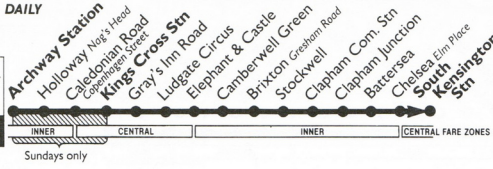

Sundays and Public Holidays

| | | | | | | | | | | | |
|--------------------------|--------|------|------|------|------|------------|-----------------------|------|------|------------|---------|
| South Kensington Station | 0652 | 0912 | 0931 | 0950 | 1008 | 1026 | 46 | 06 | 26 | 1306 | 1327 |
| Battersea Howie Street | C 0659 | 0919 | 0938 | 0957 | 1015 | 1035 | 55 | 15 | 35 | 1315 | 1336 |
| Clapham Junction Station | 0628 | 0928 | 0947 | 1006 | 1024 | 1044 | Then 04 | 24 | 44 | 1324 | 1345 |
| Clapham Common Station | 0634 | 0934 | 0953 | 1012 | 1030 | 1050 | at these minutes past | 34 | 54 | 1334 | 1351 |
| Brixton Gresham Road | 0643 | 0943 | 1002 | 1021 | 1041 | 1101 | 39 | 49 | 09 | UNTIL 1349 | 1410 |
| Camberwell Green | 0551 | 0621 | 0651 | 0711 | 0731 | 20 | 0951 | 1010 | 1039 | 1049 | 1109 |
| Elephant & Castle | 0558 | 0628 | 0658 | 0718 | 0738 | mins. 0958 | 1017 | 1037 | 1057 | 1117 | past 37 |
| Ludgate Circus | 0607 | 0637 | 0707 | 0727 | 0747 | until 1007 | 1026 | 1046 | 1106 | 1126 | each 46 |
| Kings Cross Station | 0615 | 0645 | 0715 | 0735 | 0755 | 1015 | 1034 | 1054 | 1114 | 1134 | hour 54 |
| Holloway Nags Head | 0622 | 0652 | 0722 | 0742 | 0802 | 1022 | 1042 | 1102 | 1122 | 1142 | 02 |
| Archway Station | 0628 | 0658 | 0728 | 0748 | 0808 | 1028 | 1048 | 1108 | 1128 | 1148 | 08 |

A - Starts from Clapham Common Old Town. B - Continues to Farringdon Street Stonecutter Street. C - Starts from Clapham Junction Meyrick Arms.

Please have your fare ready to **PAY THE DRIVER**

Sundays only