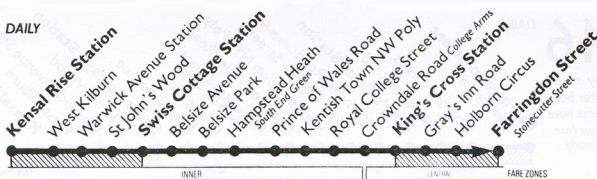

Pay as you enter bus, please have your fare ready.

Mondays to Saturdays

Mons-Fris except evenings
Sats early journeys only

Mondays to Fridays

NOTE: Between Hampstead Heath South End Green and Farringdon Street Stonecutter Street buses run every 10 minutes during peak hours.

Kensal Rise Station	0617	0647	0706	0724	0742	0802	0822	0842	0902
West Kilburn Falcon	0621	0651	0710	0728	0747	0807	0827	0847	0907
Maida Vale Hall Road	0630	0700	0719	0737	0757	0817	0837	0857	0917
Swiss Cottage Station	0638	0708	0727	0746	0806	0826	0846	0906	0926
Hampstead Heath South End Grn	0644	0659	0714	0734	0753	0813	0833	0853	0913
Prince of Wales Rd. Harmond St	0649	0704	0719	0725	0729	0739	0759	0819	0839
Kenish Town N.W. Polytechnic	0651	0706	0721	0727	0731	0742	0802	0822	0842
King's Cross Station	0654	0716	0729	0735	0746	0757	0817	0837	0857
Farringdon St Stonecutter Street	0659	0723	0738	0749	0800	0811	0831	0851	0911

Kensal Rise Station	0922	0942	12	42	1342	1412	1442	1512	1544
West Kilburn Falcon	0927	0946	Then	16	46	1346	1416	1446	1516
Maida Vale Hall Road	0937	0956	at	26	56	1356	1426	1456	1526
Swiss Cottage Station	0946	1004	these	34	04	1404	1434	1504	1535
Hampstead Heath South End Grn	0941	0953	0956	1011	minutes	26	41	56	11
Prince of Wales Rd. Harmond St	0947	0959	1002	1017	past	32	47	02	17
Kenish Town N.W. Polytechnic	0949	1004	1019	each	34	49	04	19	34
King's Cross Station	1001	1016	1031	hour	46	01	16	31	46
Farringdon St Stonecutter Street	1014	1029	1044	59	14	29	44	1444	1459

Kensal Rise Station	1604	1618	1638	1658	1718	1738	1753	1809	1835	1847	1909	1940	2010
West Kilburn Falcon	1606	1624	1644	1704	1724	1744	1759	1815	1839	1851	1913	1944	2014
Maida Vale Hall Road	1617	1635	1655	1715	1735	1755	1810	1826	1848	1900	1922	1953	2023
Swiss Cottage Station	1626	1644	1704	1724	1744	1804	1819	1835	1857	1909	1931	2001	2031
Hampstead Heath South End Grn	1637	1655	1715	1735	1755	1805	1815	1830	1844	1851	1906	1918	1922
Prince of Wales Rd. Harmond St	1643	1701	1721	1741	1801	1811	1821	1836	1850	1912	1923	1927	1942
Kenish Town N.W. Polytechnic	1645	1703	1723	1743	1803	1813	1823	1838	1852	1859	1914	1929	1944
King's Cross Station	1653	1711	1731	1751	1811	1821	1834	1849	1903	1910	1925	1940	1955
Farringdon St Stonecutter Street	1705	1723	1743	1803	1823	1833	1849	1903	1910	1925	1940	1955	2010

Kensal Rise Station	2040	2044	Then	10	40	2240	2310	2340	2410	2440	2510	2540
West Kilburn Falcon	2044	2053	at	13	53	2244	2314	2344	2414	2444	2514	2544
Maida Vale Hall Road	2053	2101	these	23	01	2253	2323	2353	2423	2453	2523	2553
Swiss Cottage Station	2101	2107	minutes	31	01	2301	2331	2361	2391	2421	2451	2521
Hampstead Heath South End Grn	2052	2101	past	22	37	2207	2237	2267	2297	2327	2357	2427
Prince of Wales Rd. Harmond St	2057	2112	each	27	42	2212	2242	2272	2302	2332	2402	2432
Kenish Town N.W. Polytechnic	2059	2114	hour	29	44	2214	2244	2274	2304	2334	2404	2434
Kings Cross Station	2110	2125	hour	40	55	2225	2255	2325	2355	2425	2455	2525

Saturdays