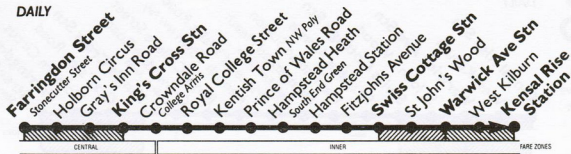

46

DAILY

Pay as you enter bus, please have your fare ready.

Mons-Fris except evenings
Sats early journeys only

Mons to Fris (except evenings) and Sat shopping hours
Mons to Fris peak hours.

Mondays to Fridays

Farrington Street	Stonecutter Street	.....	0534	.....	0554	.....	0622	0639	.....	0655	0710	0725	0740	0755	0810
Kings Cross Swinton Street	.....	.....	.....	.....	0614	.....	0633	0650	.....	0708	0723	0738	0753	0808	0823
Kenish Town N. W. Polytechnic	.....	.....	0545	.....	0605	0617	.....	0641	0658	.....	0717	0732	0747	0802	0817
Prince of Wales Road	.....	0513	0540	0544	0555	0610	0613	0625	.....	0643	0658	.....	0717	0732	0747
Hampstead Heath South End Green	.....	0517	0544	0548	0559	0614	0619	0631	0639	0647	0704	0715	0720	0725	0740
Hampstead Station	.....	.....	0547	.....	0617	.....	0634	0642	0650	0707	0718	0725	0730	0745	0800
Swiss Cottage Station	.....	.....	0552	.....	0622	.....	0639	0647	0655	0712	0723	0731	0736	0751	0806
Maida Vale Hill Road	.....	.....	0559	.....	0629	.....	0646	.....	0702	0713	0720	0727	0732	0747	0802
Warwick Avenue Station	.....	.....	0602	.....	0632	.....	0649	.....	0705	0715	0723	.....	0746	0801	0816
West Kilburn Falcon	.....	.....	0608	.....	0638	.....	0655	.....	0711	0721	0729	.....	0752	0807	0822
Kensal Rise Station	.....	.....	0612	.....	0642	.....	0659	.....	0717	0727	0735	.....	0758	0813	0828

Additional buses, Mondays to Fridays: Kings Cross Swinton Street to Prince of Wales Road Hampstead Street at 1732 and 1848.

Saturdays

Farrington Street	Stonecutter Street	.....	0530	0550	.....	0618	0638	0658	0718	0738	0758	0818	0838	0858	0917	.....	0937	0955	1013
Kings Cross Swinton Street	.....	.....	.....	.....	.....	0618	0638	0658	0718	0738	0758	0818	0838	0858	0917	.....	0937	0955	1013
Kenish Town N. W. Polytechnic	.....	.....	0541	0601	0621	0641	0701	0721	0741	0801	0821	0841	0901	0920	.....	0940	0958	1016	
Prince of Wales Road	.....	0506	0536	0551	0611	0631	0651	0711	0731	0751	0811	0831	0851	0911	0930	0932	0950	1008	1027
Hampstead Heath South End Green	.....	0510	0540	0555	0615	0635	0655	0715	0735	0755	0815	0835	0855	0915	0934	0936	0954	1012	1032
Hampstead Station	.....	.....	0558	0618	0638	0658	0718	0738	0758	0818	0838	0858	0918	0937	0939	0957	1016	1036	
Swiss Cottage Station	.....	.....	0603	0623	0643	0703	0723	0743	0803	0823	0843	0903	0923	0942	0944	1002	1022	1042	
Maida Vale Hill Road	.....	.....	.....	.....	.....	.....	.....	.....	.....	.....	.....	.....	.....	0949	.....	1010	1030	1050	
Warwick Avenue Station	.....	.....	.....	.....	.....	.....	.....	.....	.....	.....	.....	.....	.....	0953	.....	1014	1034	1054	

Sundays (and National Public Holidays)