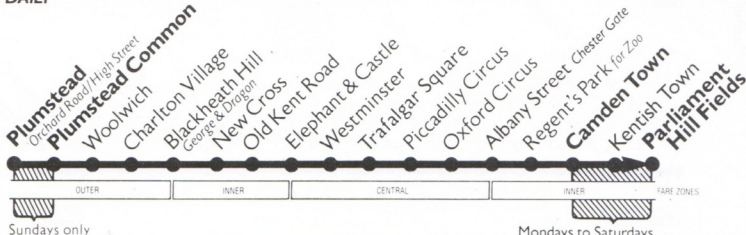

Monday to Fridays

NOTE Between Plumstead Common and Camden Town extra buses provide a service every 4-7 minutes (10 evenings).

Plumstead Common Warwick Ter. (X)	05:10	05:25	05:40	05:55	06:10	06:25	06:35	06:40	06:47
Woolwich Beresford Square	05:18	05:33	05:48	06:03	06:18	06:33	06:43	06:48	06:55
Blackheath Royal Standard	05:28	05:43	05:58	06:13	06:28	06:43	06:53	06:58	07:05
New Cross Gate	05:42	05:57	06:05	06:12	06:20	06:27	06:35	06:42	06:48
Elephant & Castle	05:56	06:04	06:11	06:19	06:26	06:34	06:41	06:46	06:52
Trafalgar Square	06:06	06:14	06:21	06:29	06:36	06:44	06:51	06:59	07:06
Oxford Circus	06:12	06:21	06:25	06:42	06:50	07:05	07:12	07:18	07:22
Camden Town Station	06:22a	06:37a	06:53a	06:50	07:00a	07:15	07:16	07:21	07:27
Parliament Hill Fields				06:58	07:13	07:27	07:35	07:46	07:58

Plumstead Common Warwick Ter. (X)	06:55	07:07	07:17	07:29	07:38	07:50	08:03	08:15	08:27
Woolwich Beresford Square	07:03	07:16	07:26	07:38	07:49	08:01	08:14	08:26	08:38
Blackheath Royal Standard	07:16	07:28	07:39	07:51	08:03	08:15	08:28	08:40	08:52
New Cross Gate	07:26	07:39	07:44	07:56	08:11	08:28	08:34	08:47	08:59
Elephant & Castle	07:43	07:49	07:54	08:06	08:18	08:30	08:42	08:48	08:55
Trafalgar Square	07:57	08:03	08:08	08:20	08:32	08:44	08:56	09:02	09:08
Oxford Circus	08:03	08:09	08:14	08:26	08:38	08:50	09:02	09:08	09:14
Camden Town Station	08:13	08:21a	08:24	08:36	08:48	09:00	09:12	09:18	09:24
Parliament Hill Fields	08:23	08:34	08:46	08:58	09:10	09:22	09:28	09:34	09:48

Plumstead Common Warwick Ter. (X)	10:20	10:34	10:48	11:02	11:16	11:30	11:44	11:58	12:12
Woolwich Beresford Square	10:29 <td>10:43 <td>10:57 <td>11:11 <td>11:25</td> <td>11:39</td> <td>11:53</td> <td>12:07</td> <td>12:21</td> </td></td></td>								
Blackheath Royal Standard	10:39	10:53	11:07	11:21	11:35	11:49	12:03	12:17	12:31
New Cross Gate	10:54	11:08	11:22	11:36	11:50	12:04	12:18	12:32	12:46
Elephant & Castle	11:08	11:22	11:36	11:50	12:04	12:18	12:32	12:46	13:00
Trafalgar Square	11:22	11:36	11:50	12:04	12:18	12:32	12:46	13:00	13:14
Oxford Circus	11:32	11:46	12:00	12:14	12:28	12:42	12:56	13:10	13:24
Camden Town Station	11:43	11:57	12:11	12:25	12:39	12:53	13:07	13:21	13:35
Parliament Hill Fields	11:54	12:08	12:22	12:36	12:50	13:04	13:18	13:32	13:46

Plumstead Common Warwick Ter. (X)	14:18	14:32	14:47	14:58	15:10	15:22	15:34	15:47	16:00
Woolwich Beresford Square	14:27	14:41	14:56	15:07	15:19	15:31	15:43	15:56	16:08
Blackheath Royal Standard	14:37	14:51	15:06	15:17	15:29	15:41	15:53	16:06	16:18
New Cross Gate	14:52	15:06	15:21	15:32	15:44	15:56	16:08	16:21	16:33
Elephant & Castle	15:06	15:20	15:35	15:46	15:58	16:10	16:22	16:34	16:46
Trafalgar Square	15:20	15:34	15:49	16:00	16:12	16:24	16:36	16:48	17:00
Oxford Circus	15:30	15:44	15:59	16:10	16:22	16:34	16:46	16:58	17:10
Camden Town Station	15:43	15:57	16:11	16:22	16:34	16:46	16:58	17:10	17:22
Parliament Hill Fields	15:57	16:11	16:25	16:36	16:48	17:00	17:12	17:24	17:36

Saturdays