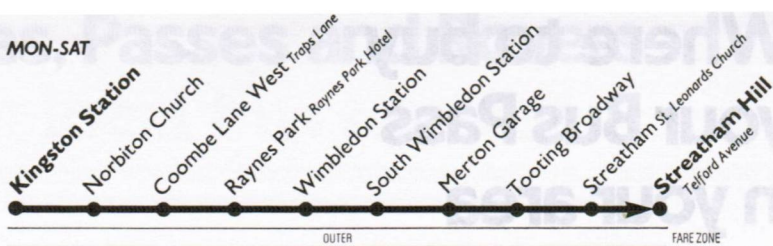

57

MON-SAT

Pay as you
enter bus,
please have
your fare
ready.

Mondays to Fridays

Kingston Station	0648	0711	0728	0748	0808	0821	0841	0903	0921	0941	1000	1020	1040	1100				
Norbiton Church	0652	0715	0733	0753	0813	0826	0846	0908	0926	0946	1005	1025	1045	1105				
Coombe Lane West Traps Lane	0658	0723	0739	0759	0819	0832	0852	0914	0932	0952	1011	1031	1051	1111				
Raynes Park Raynes Park Hotel	0702	0726	0746	0806	0826	0839	0859	0921	0939	0955	1016	1036	1056	1116				
Wimbleton Station	0710	0737	0757	0817	0837	0850	0910	0932	0947	1005	1024	1044	1104	1124				
South Wimbledon Station	0714	0743	0803	0823	0846	0856	0916	0932	0952	1010	1029	1049	1109	1129				
Merton Garage	0616	0637	0657	0717	0733	0746	0806	0826	0849	0919	0940	1005	1032	1052	1112	1132		
Tooting Broadway	0621	0642	0702	0722	0740	0753	0813	0833	0853	0916	0940	1001	1019	1038	1058	1118	1138	
Streatham St. Leonards Church	0633	0654	0714	0734	0753	0806	0826	0846	0916	0939	1000	1015	1033	1053	1112	1132	1152	
Streatham Hill Telford Avenue	0639	0700	0720	0741	0800	0813	0833	0853	0913	0936	0956	1007	1022	1040	1059	1119	1159	
Kingston Station	1120		40 00 30	1440	1459	1522	1541	1602	1622	1642	1702	1722	1742	1803				
Norbiton Church	1125	Then	45 05 25	1445	1504	1527	1546	1609	1629	1649	1709	1729	1749	1812				
Coombe Lane West Traps Lane	1131	at	51 11 31	1451	1510	1533	1552	1615	1635	1655	1715	1735	1755	1818				
Raynes Park Raynes Park Hotel	1136	these	56 16 36	1456	1515	1538	1557	1620	1640	1700	1720	1740	1800	1821				
Wimbleton Station	1144	minutes	04 24 44	UNTIL	1504	1523	1546	1605	1629	1649	1709	1729	1749	1809	1830			
South Wimbledon Station	1149	past	09 29 49	1509	1528	1551	1614	1638	1658	1718	1738	1758	1818	1839				
Merton Garage	1152	each	12 32 52	1512	1531	1546	1557	1618	1642	1702	1722	1742	1802	1822	1843			
Tooting Broadway	1158	hour	18 38 58	1518	1537	1552	1603	1624	1648	1708	1728	1748	1808	1828	1848			
Streatham St. Leonards Church	1212		32 52 12	1532	1551	1606	1618	1639	1703	1723	1743	1803	1823	1843	1900			
Streatham Hill Telford Avenue	1219		39 59 19	1539	1558	1613	1625	1646	1710	1730	1750	1810	1830	1849	1906			
Kingston Station	1819	1837	1855	1915	1935	1955	2015	2035	2055	2115	2135	2155	2215	2235	2305	2335	2355	
Norbiton Church	1826	1841	1859	1919	1939	1959	2019	2039	2059	2119	2139	2159	2219	2239	2309	2339	2359	
Coombe Lane West Traps Lane	1832	1847	1905	1925	1945	2005	2025	2045	2105	2125	2145	2205	2225	2245	2315	2345	2345	
Raynes Park Raynes Park Hotel	1837	1851	1909	1929	1949	2009	2029	2049	2109	2129	2149	2209	2229	2249	2319	A	A	2349
Wimbleton Station	1845	1859	1917	1937	1957	2017	2037	2057	2117	2137	2157	2217	2237	2257	2327	2335	2355	2357
South Wimbledon Station	1849	1903	1921	1941	2001	2021	2041	2101	2121	2141	2201	2221	2241	2301	2331	2339	2359	2361
Merton Garage	1852	1906	1924	1944	2004	2024	2044	2104	2124	2144	2204	2224	2244	2304	2334	2342	0002	0004
Tooting Broadway	1901	1929	1949	2009	2029	2049	2109	2129	2149	2209	2229	2249	2309	B				
Streatham St. Leonards Church	1923	1941	2001	2021	2041	2101	2121	2141	2201	2221	2241	2301	B					
Streatham Hill Telford Avenue	1929	1947	2007	2027	2047	2107	2127	2147	2207	2227	2247	B						

Saturdays