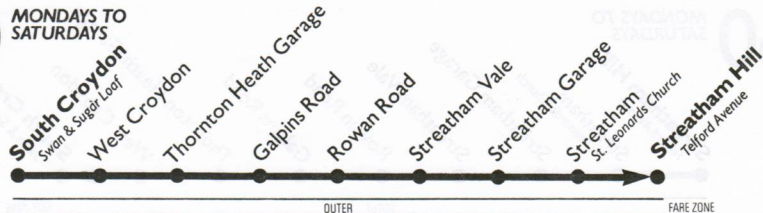

60 MONDAYS TO SATURDAYS