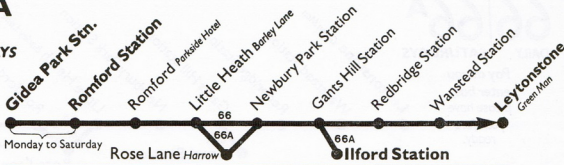

66/66A

DAILY SATURDAYS

Pay as you enter bus, please have your fare ready.

Monday to Saturday Rose Lane Harrow OUTER Ilford Station FARE ZONE

Mondays to Fridays

Gidea Park Station	0604	0619	0635	0650	0703	D	0719	0734	0749	0804	0819	0834	0851	0909	0920	0932	0950	
Romford Station	0611	0626	0642	0657	0710	0719	0726	0741	0756	0811	0826	0841	0858	0916	0927	0939	0957	
Romford Market	A	0614	0629	0645	0700	0713	0722	0739	0744	0759	0814	0829	0844	0901	0919	0930	0942	1000
Chadwell Heath Moby Dick	0609	0622	0637	0653	0708	0721	0730	0745	0800	0815	0830	0845	0900	0917	0935	C	0953	1009
Newbury Park Station	0617	0630	0645	0701	0716	0729	0742	0757	0812	0827	0842	0857	0912	0929	0947	—	1002	1018
Gants Hill Station	0623	0634	0649	0705	0720	0734	0748	0803	0818	0833	0848	0903	0918	0935	0951	—	1006	1022
Wanstead Station	—	0641	0656	0712	0727	0744	0758	0813	0828	0843	0858	0913	0928	0945	0958	—	1013	1029
Leytonstone Green Man	—	0644	0659	0715	0730	0748	0802	0817	0832	0847	0902	0917	0932	0949	1002	—	1017	1033
Gidea Park Station	1005	Then	20	35	50	05	1520	1535	1549	1603	1618	1633	1648	1703	1718	1733	1748	
Romford Station	1012	at	27	42	57	12	1527	1542	1556	1611	1626	1641	1656	1711	1726	1741	1756	
Romford Market	1015	these	30	45	00	15	1530	1545	1559	1614	1629	1644	1659	1714	1729	1744	1759	
Chadwell Heath Moby Dick	1024	minutes	39	54	09	24	UNTIL	1539	1554	1610	1625	1640	1655	1710	1725	1740	1755	1810
Newbury Park Station	1033	past	48	03	18	33	1548	1603	1619	1634	1649	1704	1719	1734	1749	1804	1819	
Gants Hill Station	1037	each	52	07	22	37	1552	1607	1623	1638	1653	1708	1723	1738	1753	1808	1823	
Wanstead Station	1044	hour	59	14	29	44	1559	1615	1631	1646	1701	1716	1731	1746	1801	1816	1831	
Leytonstone Green Man	1048	—	03	18	33	48	1603	1619	1635	1650	1705	1720	1735	1750	1805	1820	1835	
Gidea Park Station	1803	1818	1831	1845	1905	1910	D	D	D	D	D	D	D	D	D	D	D	
Romford Station	1811	1826	1838	1852	1912	1917	1932	1952	2012	2032	2052	2122	2152	2222	2252	2322	2352	
Romford Market	1814	1829	1841	1855	1915	1920	1935	1955	2015	2035	2055	2125	2155	2225	2255	2325	2355	
Chadwell Heath Moby Dick	1825	1840	1849	1903	1923	C	1943	2003	2023	2043	2103	2133	2203	2233	2303	2333	2353	
Newbury Park Station	1834	1849	1857	1911	1931	—	1951	2011	2031	2051	2111	2141	2211	2241	2311	2341	—	
Gants Hill Station	1838	1853	—	1915	1935	—	1955	2015	2035	2055	2115	2145	2215	2245	2315	2345	—	
Wanstead Station	1845	1900	—	1922	1942	—	2002	2022	2042	2102	2122	2152	2222	2252	2322	2352	—	
Leytonstone Green Man	1848	1903	—	1925	1945	—	2005	2025	2045	2105	2125	2155	2225	2255	2325	2355	—	

Saturdays

Sundays (and National Public Holidays)

Romford Station	—	0754	0854	0924	0954	1022	Then	52	22	2322	—	—	—	—	—	—	—	—
Romford Market	—	A	0757	0857	0927	0957	1025	at	55	25	2325	—	—	—	—	—	—	—
Chadwell Heath Moby Dick	0730	0804	0904	0934	1004	1033	these	03	33	2333	—	—	—	—	—	—	—	—
Newbury Park Station	0737	0811	0911	0941	1011	1041	minutes	11	41	UNTIL	2341	—	—	—	—	—	—	—
Gants Hill Station	0743	0815	0915	0945	1015	1045	past	15	45	2345	—	—	—	—	—	—	—	—
Wanstead Station	—	0822	0922	0952	1022	1052	each	22	52	2352	—	—	—	—	—	—	—	—
Leytonstone Green Man	—	0825	0925	0955	1025	1055	hour	25	55	2355	—	—	—	—	—	—	—	—

London Transport, 55 Broadway, S.W.1. Telephone 01-222 1234

4.9.82