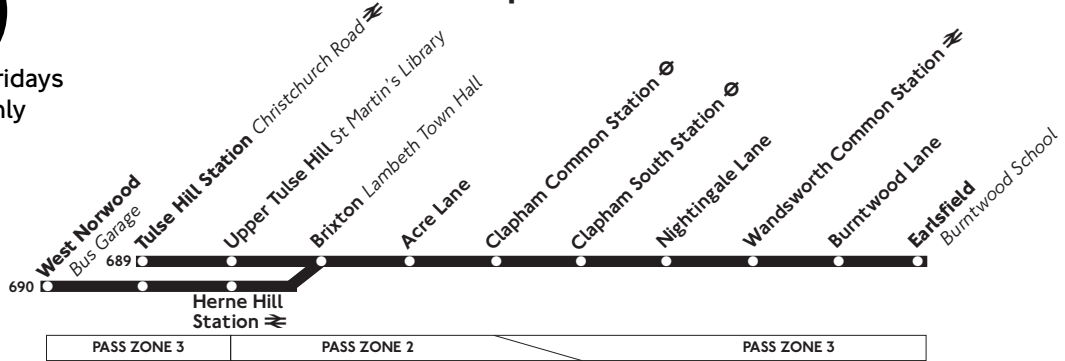

689

Mondays to Fridays
Schooldays only

690

Mondays to Fridays
Schooldays only

Tulse Hill - Clapham Common - Earlsfield

West Norwood - Clapham Common - Earlsfield

Mondays to Fridays	Schooldays only	

	689	690
West Norwood Bus Garage	---	0731
West Norwood Library	---	0733
Tulse Hill Station Christchurch Road ⇌	0737	0736
Herne Hill Station ⇌	↓	0746
Brixton Lambeth Town Hall	0754	0755
Clapham Common Station ⊕	0759	0800
Clapham South Station ⊕	0803	0804
Wandsworth Common Station ⇌	0807	0808
Earlsfield Burntwood School	0817	0818

No service on Saturdays, Sundays or School and Public Holidays

We do all we can to run the services shown but circumstances beyond our control mean that we may not always succeed. Special services run during the Christmas and New Year Holiday, with no buses on Christmas Day.

i London Travel Information
020 7222 1234 24 hours

Operated by **Arriva London**
for London Buses

If you have any comments regarding this service, please write to Customer Service Centre, London Buses, 172 Buckingham Palace Road, London SW1W 9TN. Telephone 020 7918 4300.

4.9.00
T2787T