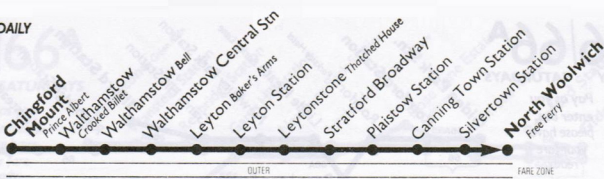

**Additional Bus, Sundays:** Plaistow Station (starting from West Ham Garage) to Leyton Downsell Road at 05:42.

A—Continues to or starts from Plaistow Green via Barking Road.

C—Continues to or starts from Leyton Downsell Road.

F—Continues to Plaistow Upper Road.

D—Continues to Leyton Green.

G—Starts from West Ham Garage

This timetable is published as a guide to the general level of service, and timings are in many cases approximate. Every effort is made to maintain the scheduled service but this may from time to time be impossible owing to circumstances beyond London Transport's control. At Christmas, New Year, Easter, May Day, and Spring and Summer holiday weekends, some services have special timetables and some do not run at all. See notices on buses.