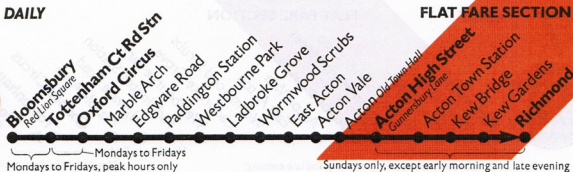

7 DAILY

This route has a **FLAT FARE** section

Monday to Fridays

	First buses	Last buses
Bloomsbury Red Lion Square	0735	1822 1829
Tottenham Court Rd. Stn.	0653 0739	1827 1834 2242 2322
Oxford Circus	0659 0743	1831 1838 2248 2328
Marble Arch	0703 0748	1837 1844 2253 2333
Paddington Station	A 0709 0755	1845 1852 2300 2340
Ladbroke Grove Station	0549 0720 0807	1858 1905 2312 2352
Wormwood Scrubs Pavilion Hotel	0554 0725 0812	1903 1910 2317
East Acton Oak Tree	0600 0731 0818	1909 1916 2323
Acton Gunnersbury Lane	0608 0740 0827	1917 B 2331

◆—Buses start from Bloomsbury Red Lion Square, on Monday to Friday only, from 0735 to 0938 and from 1635 to 1829. At other times the service starts from Tottenham Court Road Station.

Service interval: Bloomsbury Red Lion Square to Tottenham Court Road Station, peak hours only, 6-7 minutes; Tottenham Court Road Station to East Acton Goldsmiths Arms 6-8 minutes (15 evenings); East Acton Goldsmiths Arms to Acton 15 minutes (6-7 peak hours).

Saturdays

	First buses	Last buses
Oxford Circus	0647	2249 2304 2327
Marble Arch	0622	2255 2310 2333
Paddington Station	A 0658	2302 2317 2340
Ladbroke Grove Station	0549 0709	2314 2329 2352
Wormwood Scrubs Pavilion Hotel	0554 0714	2319
East Acton Oak Tree	0600 0720	2325
Acton Gunnersbury Lane	0608 0728	2333

Sundays (and National Public Holidays)