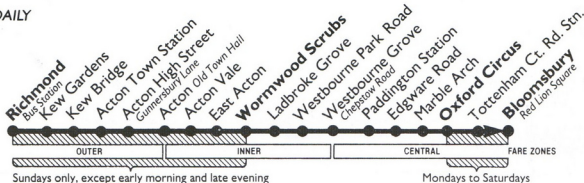

On Sundays
please
have your
fare
ready to

**PAY THE
DRIVER**

Mondays to Fridays

Wormwood Scrubs Pavilion Hotel	G	0635	G	0653	G	G	0711			0919		1449		1809	1816	1824	
Ladbrooke Grove Station	0628	0640	0652	0658	0706	0711	0716			0926		1456		1814	1821	1829	
Westbourne Grove Chestow Road	0633	0645	0657	0703	0711	0716	0721		Then every	0933		1503		1821	A	1836	
Paddington Station	0638	0650	0702	0708	0716	0721	0726		8-9 minutes until	0940		1510		1827		1842	
Marble Arch	0644	0656	0708	0714	0722	0727	0733			0949		1519		1836		1849	
Oxford Circus	0649	0700	0712	0718	0726	0731	0738			0955		1525		1842		1853	
Tottenham Court Road Station	0650	0702	0714	0720	0728	0734	0741			1000		1530		1845		1856	
Bloomsbury Red Lion Square	0653	0705	0717	0723	0731	0739	0746			1006		1536		1849		1900	
Wormwood Scrubs Pavilion Hotel	1832	1845	1852	1900	1908	1916	1922	1932	Then	47 02 17 32				2247	2302	2317	2332
Ladbrooke Grove Station	1837	1850	1857	1905	1913	1921	1927	1937	these	52 07 22 37				2252	2307	2322	2337
Westbourne Grove Chestow Road	1844	1857	A	1912	A	1928	A	1942	these	57 12 27 42				2257	A	A	A
Paddington Station	1850	1903		1918		1934		1948	minutes	03 18 33 48		UNTIL		2303			
Marble Arch	1857	1910		1925		1941		1955	past	10 25 40 55				2310			
Oxford Circus	1901	1914		1929		1945		1959	each	14 29 44 59				2314			
Tottenham Court Road Station	1904	1917		1932		1948		2002	hour	17 32 47 02				2317			
Bloomsbury Red Lion Square	1908	1921		1936		1951		2005		20 35 50 05				2320			

Saturdays

Wormwood Scrubs Pavilion Hotel	0635	0655	0715	0735	0755	0815	G	0835	0851	0903	0915	0927	0935	0945		1721	1733	
Ladbrooke Grove Station	0640	0700	0720	0740	0800	0820	0831	0840	0856	0909	0921	0933	0941	0951		1727	1739	
Westbourne Grove Chestow Road	0645	0705	0725	0745	0805	0825	0836	0845	0901	0915	0927	0939	0947	0957		1733	1745	
Paddington Station	0651	0711	0731	0751	0811	0831	0842	0851	0907	0921	0933	0945	0953	1003		1739	1751	
Marble Arch	0657	0717	0737	0757	0817	0837	0848	0858	0914	0928	0940	0952	1000	1012		1748	1800	
Oxford Circus	0659	0719	0739	0759	0819	0839	0850	0900	0916	0930	0942	0954	1005	1017		1753	1805	
Tottenham Court Road Station	0703	0723	0743	0803	0823	0843	0854	0904	0920	0934	0946	0958	1010	1022		1758	1809	
Bloomsbury Red Lion Square	0705	0725	0745	0805	0825	0845	0856	0906	0922	0936	0948	1001	1013	1025		1801	1811	
Wormwood Scrubs Pavilion Hotel	1746	1801	1806	1817	1832	1847	1854	1902	Then	17 32 47 02					2247	2302	2317	2332
Ladbrooke Grove Station	1752	1807	1811	1822	1837	1852	1859	1907	these	27 42 57 12					2252	2307	2322	2337
Westbourne Grove Chestow Road	1758	1812	A	1827	A	1857	A	1912	minutes	33 48 03 18		UNTIL		2303				
Paddington Station	1804	1818		1833	1848	1903		1918	past	40 55 10 25				2310				
Marble Arch	1813	1825		1840	1855	1910		1925	hour	43 58 13 28				2313				
Oxford Circus	1816	1828		1843	1858	1913		1928	each	47 02 17 32				2317				
Tottenham Court Road Station	1820	1832		1847	1902	1917		1932		49 04 19 34				2319				
Bloomsbury Red Lion Square	1822	1834		1849	1904	1919		1934						2319				

Sundays and Public Holidays