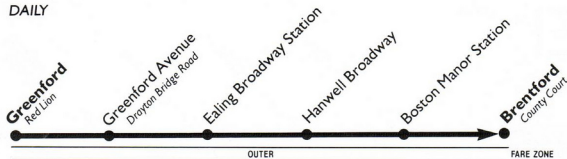

EI

DAILY

Please have your fare ready to

PAY THE DRIVER

Mondays to Fridays

Greenford Red Lion	0633	0647	0700	0711	0727	0738	0756	0807	0822	0842	0852	0905	0914
Greenford Avenue Drayton Bridge Road	0639	0653	0706	0717	0733	0745	0803	0817	0832	0852	0902	0912	0921
Ealing Broadway Station	0603	0633	0648	0702	0715	0728	0744	0758	0817	0832	0847	0907	0917
Uxbridge Road Northfield Avenue	0608	0638	0653	0707	0720	0733	0750	0805	0823	0838	0853	0914	0924
Hanwell Bus Garage	0519	0552	0612	0627	0642	0657	0711	0724	0737	0754	0809	0828	0843
Brentford Half Acre	0529	0602	0622	0637	0652	0707	0721	0734	0749	0807	0825	0844	0859
Brentford County Court	0530	0603	0623	0638	0653	0708	0722	0735	0751	0809	0827	0846	0901
Greenford Red Lion	0923	0940	0948	0957	1013	1029	1045	1101	1117	1133	1149	1205	1221
Greenford Avenue Drayton Bridge Road	0920	0947	0955	1004	1020	1036	1052	1108	1124	1140	1156	1212	1228
Ealing Broadway Station	0941	0956	1004	1013	1029	1045	1101	1117	1133	1149	1205	1221	1237
Uxbridge Road Northfield Avenue	0948	1003	1011	1020	1036	1052	1108	1124	1140	1156	1212	1228	1244
Hanwell Bus Garage	0953	1008	1016	1025	1041	1057	1113	1129	1145	1201	1217	1233	1249
Brentford Half Acre	1004	1019	1036	1052	1108	1124	1140	1156	1212	1228	1244	1300	1316
Brentford County Court	1005	1020	1037	1053	1109	1125	1141	1157	1213	1229	1245	1301	1317
Greenford Red Lion	1357	1413	1429	1445	1501	1514	1531	1544	1558	1612	1625	1640	1653
Greenford Avenue Drayton Bridge Road	1404	1420	1436	1452	1508	1521	1538	1551	1605	1619	1632	1646	1659
Ealing Broadway Station	1413	1429	1445	1501	1517	1530	1547	1602	1616	1630	1643	1656	1709
Uxbridge Road Northfield Avenue	1420	1436	1452	1508	1524	1538	1555	1610	1624	1638	1651	1704	1717
Hanwell Bus Garage	1425	1441	1457	1513	1529	1544	1601	1616	1630	1644	1657	1710	1723
Brentford Half Acre	1436	1452	1508	1524	1540	1557	1614	1629	1642	1656	1709	1722	1735
Brentford County Court	1437	1453	1509	1525	1541	1558	1615	1630	1644	1658	1711	1724	1737
Greenford Red Lion	1815	1840	1900	1921	1941	2001	2022	2043	2104	2125	2145	2205	2226
Greenford Avenue Drayton Bridge Road	1821	1846	1906	1927	1947	2007	2028	2049	2110	2131	2151	2211	2232
Ealing Broadway Station	1831	1855	1915	1936	1956	2016	2037	2058	2119	2140	2200	2220	2241
Uxbridge Road Northfield Avenue	1839	1901	1921	1941	2001	2021	2042	2103	2124	2145	2205	2225	2246
Hanwell Bus Garage	1845	1905	1925	1945	2005	2025	2046	2107	2128	2149	2209	2229	2250
Brentford Half Acre	1856	1916	1936	1955	2015	2035	2056	2117	2138	2159	2219	2239	2301
Brentford County Court	1857	1917	1937	1956	2016	2036	2057	2118	2139	2200	2220	2240	2301

Additional buses, Mondays to Fridays: Greenford Red Lion to Ealing Broadway Station at 0721, 0748, 0801, 0814, 0832, 1607, 1632, 1700, 1727, 1754 and 1825; Hanwell Bus Garage to Brentford County Court at 1449.

Saturdays