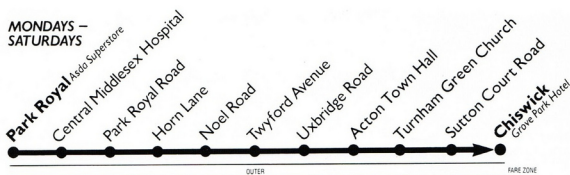

E4

MONDAYS – SATURDAYS

Pay as you enter bus, please have your fare ready.

Mondays to Fridays

Park Royal Asda	0910	1010	1110	1210	1310	1410	1508	1605	1702	1745	1848	2010	....
Park Royal Central Middx. Hospital	0912	1012	1112	1212	1312	1412	1510	1607	1704	1747	1850	2012	....
Nth. Acton Leamington Park Hospital	0917	1019	1119	1219	1319	1419	1517	1614	1713	1756	1855	2016	....
West Acton Station	0923	1025	1125	1225	1325	1425	1523	1621	1722	1805	1901	2020	....
Uxbridge Road Twyford Avenue	0927	1028	1128	1228	1328	1428	1526	1624	1726	1809	1904	2022	B
Acton Town Hall	0933	1034	1134	1234	1334	1434	1532	1630	1733	1816	1910	2026	2135
Turnham Green Church	0945	1045	1145	1245	1345	1445	1543	1641	1745	1828	1920	2035	2144
Sutton Court Road Burlington Lane	0950	1050	1150	1250	1350	1450	1550	1651	1755	1838	1928	2039	2148
Chiswick Grove Park Hotel	0953	1053	1153	1253	1353	1453	1553	1653	1757	1840	1929	2040	2149

Saturdays

Park Royal Asda	0914	1010	1110	1210	1310	1410	1510	1610	1710	1750	1840	2010	....
Park Royal Central Middx. Hospital	0916	1012	1112	1212	1312	1412	1512	1612	1712	1752	1842	2012	....
Nth. Acton Leamington Park Hospital	0920	1017	1117	1217	1317	1417	1517	1617	1717	1757	1846	2016	....
West Acton Station	0925	1022	1122	1222	1322	1422	1522	1622	1722	1802	1850	2020	....
Uxbridge Road Twyford Avenue	0927	1025	1125	1225	1325	1425	1525	1625	1725	1805	1852	2022	B
Acton Town Hall	0931	1031	1131	1231	1331	1431	1531	1631	1731	1809	1856	2026	2135
Turnham Green Church	0942	1043	1143	1243	1343	1443	1543	1643	1743	1818	1905	2035	2144
Sutton Court Road Burlington Lane	0946	1049	1149	1249	1349	1449	1549	1649	1749	1822	1909	2039	2148
Chiswick Gro e Park Hotel	0947	1050	1150	1250	1350	1450	1550	1650	1750	1823	1910	2040	2149

No service on Sundays or Public Holidays

B - Starts from Acton High Street/King Street.

London Buses Ltd 55 Broadway SW1H 0BD telephone 01-222 1234

002 Car

28.3.87