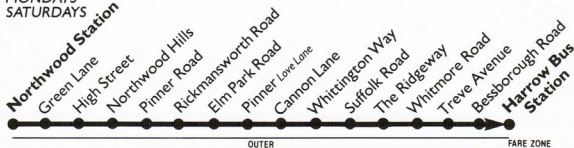

MONDAYS-SATURDAYS

Please have your fare ready to **PAY THE DRIVER**

Mondays to Fridays

Northwood Station ⓪	0715	0730	0745	0800	0815	0830	0845	0900	0915	0930	Then at these	45	00	15	30	1515	1530	
Pinner Love Lane	0724	0742	0757	0812	0827	0842	0857	0912	0927	0941	minutes	56	11	26	41	1526	1541	
North Harrow The Ridgeway/Imperial Drive	0730	0750	0805	0820	0835	0850	0905	0920	0935	0948	past each hour	03	18	33	48	UNTIL	1533	1549
Harrow Whitmore Road/Parlock Avenue	0735	0755	0810	0825	0840	0855	0910	0925	0940	0952	past each hour	07	22	37	52	UNTIL	1537	1553
Harrow Bus Station ⓪	0740	0800	0815	0830	0845	0900	0915	0930	0945	0957	hour	12	27	42	57	UNTIL	1542	1558
Northwood Station ⓪	1545	Then at these	00	15	30	45	1815	1830	1845	1900	Then at these	20	40	00	2320			
Pinner Love Lane	1556	minutes	11	26	41	56	1826	1839	1854	1909	minutes	29	49	09	2329			
North Harrow The Ridgeway/Imperial Drive	1604	past each hour	19	34	49	04	UNTIL	1834	1845	1900	1915	minutes	35	55	15	UNTIL	2335	
Harrow Whitmore Road/Parlock Avenue	1608	past each hour	23	38	53	08	1838	1849	1904	1919	past each hour	39	59	19	2339			
Harrow Bus Station ⓪	1613	hour	28	43	58	13	1843	1853	1908	1923	hour	43	03	23	2343			

Saturdays

Northwood Station ⓪	0715	0735	0755	0815	0835	0855	0915	0930	0945	1000	Then at these	15	30	45	00	1745	1800	
Pinner Love Lane	0724	0744	0804	0824	0844	0905	0925	0940	0955	1011	minutes	26	41	56	11	1756	1811	
North Harrow The Ridgeway/Imperial Drive	0730	0750	0810	0830	0850	0911	0931	0946	1002	1018	past each hour	33	48	03	18	UNTIL	1803	1817
Harrow Whitmore Road/Parlock Avenue	0734	0754	0814	0834	0854	0915	0935	0950	1006	1022	past each hour	37	52	07	22	UNTIL	1807	1821
Harrow Bus Station ⓪	0738	0758	0818	0838	0858	0919	0939	0955	1011	1027	hour	42	57	12	27	UNTIL	1812	1825
Northwood Station ⓪	1815	1830	1845	1900	Then at these	20	40	00	2320									
Pinner Love Lane	1824	1839	1854	1909	minutes	29	49	09	2329									
North Harrow The Ridgeway/Imperial Drive	1830	1845	1900	1915	minutes	35	55	15	UNTIL	2335								
Harrow Whitmore Road/Parlock Avenue	1834	1849	1904	1919	past each hour	39	59	19	2339									
Harrow Bus Station ⓪	1838	1853	1908	1923	hour	43	03	23	2343									

No service on Sundays or Public Holidays

A London Transport service—operated by Harrow Buses.

If you have any comments regarding this service, please contact: The Press and Public Relations Officer, London Regional Transport, 55 Broadway, London SW1H 0BD. Telephone 01-222 5600.

For information about all London Transport services, please telephone 01-222 1234 at any time, day or night.