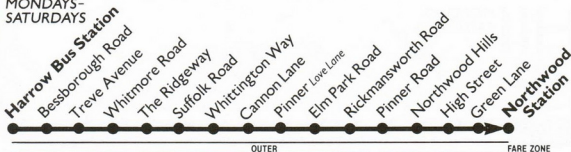

MONDAYS-SATURDAYS

Please have your fare ready to PAY THE DRIVER

Mondays to Fridays

Harrow Bus Station	0700	0715	0730	0745	0758	0813	0828	0843	0858	0913	0928	0945	1000	1015	1030	1045	1100	1115
Harrow Whitmore Road/Parlock Avenue	0704	0720	0735	0750	0803	0818	0833	0848	0903	0918	0933	0950	1005	1020	1035	1050	1105	1120
North Harrow The Ridgeway/Imperial Drive	0708	0724	0739	0754	0808	0823	0838	0853	0908	0923	0938	0954	1009	1024	1039	1054	1109	1124
Pinner Love Lane	0714	0730	0746	0801	0816	0831	0846	0901	0916	0931	0946	1001	1016	1031	1046	1101	1116	1131
Northwood Station	0723	0741	0757	0812	0827	0842	0857	0912	0927	0942	0957	1012	1027	1042	1057	1112	1127	1142
Harrow Bus Station	1130	Then at	45	00	15	30		1500	1515	1527	Then at	42	57	12	27		1757	1812
Harrow Whitmore Road/Parlock Avenue	1135	these	50	05	20	35		1505	1520	1532	minutes	47	02	17	32		1802	1818
North Harrow The Ridgeway/Imperial Drive	1139	minutes	54	09	24	39	UNTIL	1509	1524	1536	minutes	52	07	22	37	UNTIL	1807	1823
Pinner Love Lane	1146	past each	01	16	31	46		1516	1531	1544	past each	00	15	30	45		1815	1831
Northwood Station	1157	hour	12	27	42	57		1527	1543	1557	hour	12	27	42	57		1827	1840
Harrow Bus Station	1830	Then at	50	10	30		2330											
Harrow Whitmore Road/Parlock Avenue	1834	these	54	14	34		2334											
North Harrow The Ridgeway/Imperial Drive	1838	minutes	58	18	38	UNTIL	2338											
Pinner Love Lane	1844	past each	04	24	44		2344											
Northwood Station	1853	hour	13	33	53		2353											

Saturdays

Harrow Bus Station	0700	0720	0740	0800	0820	0840	0900	0915	0930	0945	1000	Then at	15	30	45	00	1730	
Harrow Whitmore Road/Parlock Avenue	0704	0724	0744	0804	0824	0844	0904	0919	0934	0949	1005	these	20	35	50	05	1735	
North Harrow The Ridgeway/Imperial Drive	0708	0728	0748	0808	0828	0848	0908	0923	0938	0953	1009	minutes	24	39	54	09	UNTIL	
Pinner Love Lane	0714	0734	0754	0814	0834	0854	0914	0929	0944	1000	1016	past each	31	46	01	16	1746	
Northwood Station	0723	0743	0803	0823	0843	0903	0924	0939	0955	1011	1027	hour	42	57	12	27	1757	
Harrow Bus Station	1745	1800	1815	1830	Then at	50	10	30		2330								
Harrow Whitmore Road/Parlock Avenue	1750	1804	1819	1834	these	54	14	34		2334								
North Harrow The Ridgeway/Imperial Drive	1754	1808	1823	1838	minutes	58	18	38	UNTIL	2338								
Pinner Love Lane	1801	1814	1829	1844	past each	04	24	44		2344								
Northwood Station	1810	1823	1838	1853	hour	13	33	53		2353								

No service on Sundays or Public Holidays

A London Transport service — operated by Harrow Buses.

If you have any comments regarding this service, please contact: The Press and Public Relations Officer, London Regional Transport, 55 Broadway, London SW1H 0BD. Telephone 01-222 5600.

For information about all London Transport services, please telephone 01-222 1234 at anytime, day or night.