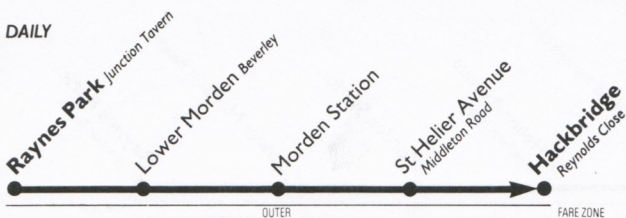

London Transport, 55 Broadway, S.W.1 Telephone: 01-222 1234

4.9.82

There's nothing like being there.

Whatever sport you follow see it live for a change. Go by bus - you'll not have any parking problems!

MI

DAILY

Pay as you enter bus, exact fare please. No change given.

Adult fare 30p. Child fare 10p.

Ticket Strips available from the Driver at 12 rides for £3

Mondays to Fridays

Raynes Park Junction Tavern	B	B	0638	0652	B	0713	0721	B	0741	Then	0909	0922	0937
Lower Morden Beverley	0609	0627	0651	0659	0711	0720	0729	0741	0751	every	0919	0932	0945
Morden Station	A	A	0605	0615	0633	A	0651	0705	0717	0727	0737	0749	10-11	0927	0940	0952
St. Helier Avenue Middleton Road	0536	0556	0611	0620	0638	0649	0656	0710	0722	0732	0742	0754	0804	minutes	0932	0945	0957
Hackbridge Reynolds Close	0545	0605	0620	0629	0647	0658	0705	0719	0731	0742	0753	0805	0815	until	0943	0955	1007
Raynes Park Junction Tavern	0952	Then	at	07	22	37	52	1422	1435	1450	1504	1516	1528	1541	1553	Then	1753
Lower Morden Beverley	1000	these	15	30	45	00	1430	1443	1458	1512	1524	1536	1549	1601	every	1801	
Morden Station	1007	minutes	22	37	52	07	UNTIL	1437	1450	1505	1519	1531	1543	1556	1608	10	1808
St. Helier Avenue Middleton Road	1012	past each	27	42	57	12	1442	1455	1510	1524	1536	1548	1601	1613	minutes	1813	
Hackbridge Reynolds Close	1022	hour	37	52	07	22	1452	1505	1520	1538	1547	1601	1612	1624	until	1824	
Raynes Park Junction Tavern	1804	1816	1828	1839	1850	1911	1932	Then	at	52	12	32	2312	2332	2352	0012	
Lower Morden Beverley	1812	1824	1836	1847	1858	1919	1939	these	59	19	39	2319	2339	2359	0019		
Morden Station	1819	1831	1843	1853	1904	1925	1945	minutes	05	25	45	UNTIL	2325	2345	0005	0025	
St. Helier Avenue Middleton Road	1824	1837	1849	G	1910	1930	1950	past each	10	30	50	2330	G	G	G		
Hackbridge Reynolds Close	1835	1846	1858	1919	1939	1959	hour	19	39	59	2339		