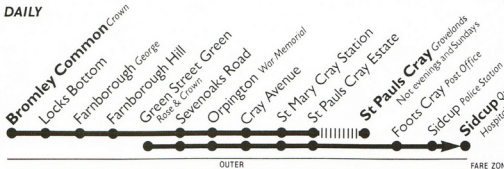

RI DAILY

Please have your fare ready to **PAY THE DRIVER**