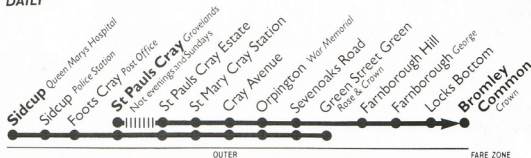

RI

DAILY

Please have your fare ready to PAY THE DRIVER