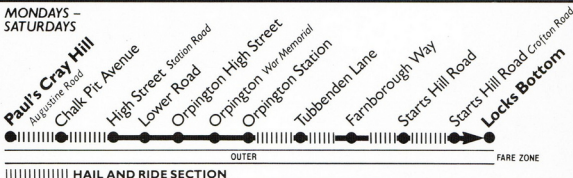

Mondays to Fridays

Pauls Cray Hill Augustine Road	0705	Then at	25 45 05	1825 1839 1859
St. Mary Cray Village	0710	these	30 50 10	1830 1844 1904
Orpington War Memorial	0720	minutes	40 00 20 UNTIL	1840
Orpington Maxwell	0721	past	41 01 21	1841
Farnborough Tubbenden Lane	0726	each	46 06 26	1846
Locks Bottom Pallant Way	0730	hour	50 10 30	1850

Saturdays

Pauls Cray Hill Augustine Road	0810	Then at	30 50 10	1830 1845 1905
St. Mary Cray Village	0815	these	35 55 15	1835 1850 1910
Orpington War Memorial	0825	minutes	45 05 25 UNTIL	1845
Orpington Maxwell	0826	past	46 06 26	1846
Farnborough Tubbenden Lane	0831	each	51 11 31	1851
Locks Bottom Pallant Way	0834	hour	54 14 34	1854

No service on Sundays or Public Holidays

A London Transport service — operated by Roundabout.

If you have any comments regarding this service, please contact: The Press and Public Relations Officer, London Regional Transport, 55 Broadway, London SW1H 0BD. Telephone 01-222 5600.

For information about all London Transport services, please telephone 01-222 1234 at anytime, day or night.