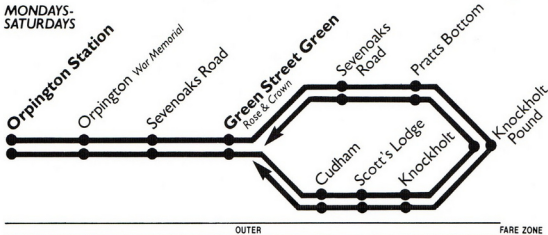

R5

MONDAYS-SATURDAYS

Please have your fare ready to **PAY THE DRIVER**